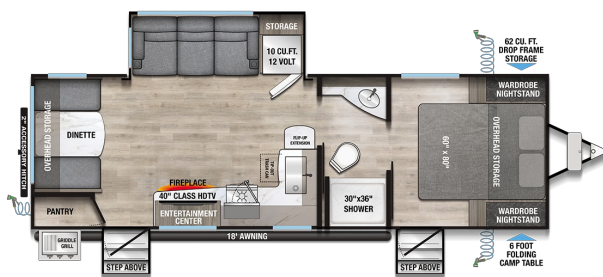

2025 ALLIANCE RV DELTA 252RL

SPECIFICATIONS

Year	2025
Manufacturer	ALLIANCE RV
Brand	DELTA
Model	252RL
Type	Travel Trailer
Status	New
Stock #	7763
Financing Available	✓
Warranty Available	✓
Suspension	N/A
Leveling	N/A
Exterior Length	29.0 ft.
Dry Weight	N/A lbs.
Sleeping Capacity	5 person(s)
Interior Colour	N/A
Exterior Colour	N/A
Slideouts	1