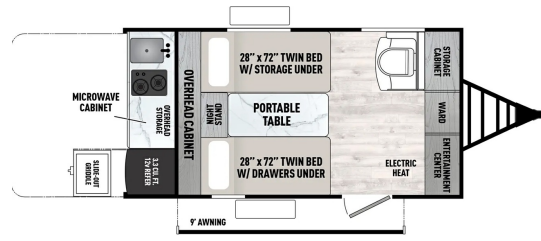

\$22,995.00

\$116 Bi-Weekly

SPECIFICATIONS

Year	2025
Manufacturer	COACHMEN CLIPPER
Brand	ROK
Model	11000ROK
Type	Travel Trailer
Status	New
Stock #	1100
Financing Available	✓
Warranty Available	✓
Suspension	N/A
Leveling	N/A
Exterior Length	16.0 ft.
Dry Weight	2419 lbs.
Sleeping Capacity	2 person(s)
Interior Colour	N/A
Exterior Colour	N/A
Slideouts	N/A

Dimensions

Length

16.08 ft. (193 in.)

Width

8.33 ft. (100 in.)

Height

8 ft. (96 in.)

Weight