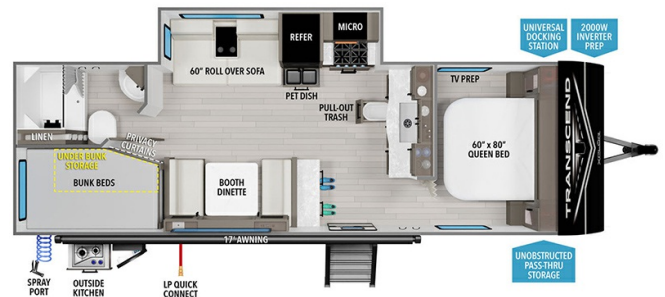

BILL THOMAS CAMPER SALES

onlinesales@btcamper.com 1-636-327-5900
101 Thomas RV Way, Wentzville, MO 63385
Local 1-636-327-5900 | https://www.btcamper.com

2025 GRAND DESIGN TRNSCD XPLOR 26BHx

$28,667.00

Originally $34,909.00

SPECIFICATIONS

Year	2025
Manufacturer	GRAND DESIGN
Brand	TRNSCD XPLOR
Model	26BHx
Type	Travel Trailer
Status	New
Stock #	12998
Financing Available	✓
Warranty Available	✓
Suspension	N/A
Leveling	N/A
Exterior Length	30.9 ft.
Dry Weight	6505 lbs.
Sleeping Capacity	10 person(s)
Interior Colour	N/A
Exterior Colour	Aluminum
Slideouts	1

Disclaimer: Product information, pricing and photos are as accurate as possible and are subject to change without notice.

SELLING FEATURES

Specifications and Features:

- Length (ft): 30'11"
- Width (ft): 11'0"
- Height (ft): 11'0"
- Interior Height (ft): 6'6"
- GVWR (lbs): 7695
- Dry Weight (lbs): 6505
- Hitch Weight (lbs): 635
- Number Of Fresh Water Holding Tanks: 1
- Total Fresh Water Tank Capacity (gal): 56
- Number Of Gray ...

OPTIONS & EQUIPMENT

- DECOR: LUNA
- XPLOR CONSTRUCTION & CONVENIENCE PCKG-STANDARD
- XPLOR LIFESTYLE PCKG-STANDARD
- XPLOR SOLAR PREP PCKG-STANDARD
- XPLOR ELITE KITCHEN PCKG-STANDARD
- XPLOR POWER & ENTERTAINMENT PCKG-STANDARD
- XPLOR 4-SEASON PROTECTION PCKG-STANDARD
- SAFERIDE RV ROADSIDE ASSISTANCE
- RVIA SEAL
- FREIGHT
- WINTERIZATION

Powered by focusRV