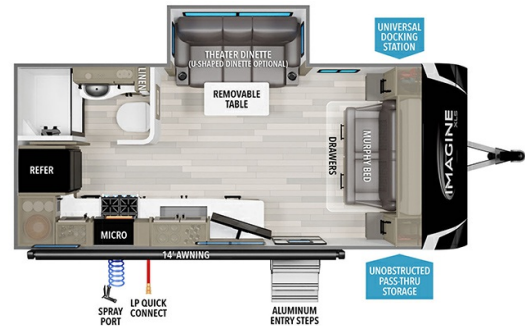

SPECIFICATIONS

Year	2025
Manufacturer	GRAND DESIGN
Brand	IMAGINE XLS
Model	17MKE
Type	Travel Trailer
Status	New
Stock #	12995
Financing Available	✓
Warranty Available	✓
Suspension	N/A
Leveling	N/A
Exterior Length	21.9 ft.
Dry Weight	4674 lbs.
Sleeping Capacity	4 person(s)
Interior Colour	N/A
Exterior Colour	Fiberglass
Slideouts	1

Disclaimer: Product information, pricing and photos are as accurate as possible and are subject to change without notice.

SELLING FEATURES

Specifications and Features:

- Length (ft): 21'11"
- Width (ft): 8'0"
- Height (ft): 10'10"
- Interior Height (ft): 6'6"
- GVWR (lbs): 6395
- Dry Weight (lbs): 4674
- Hitch Weight (lbs): 480
- Number Of Fresh Water Holding Tanks: 1
- Total Fresh Water Tank Capacity (gal): 43
- Number Of Gray ...