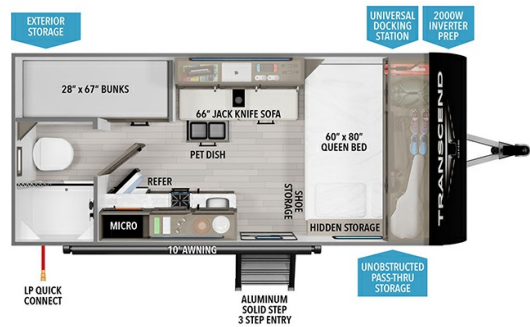

SPECIFICATIONS

Year	2025
Manufacturer	GRAND DESIGN
Brand	TRNSCD ONE
Model	151BH
Type	Travel Trailer
Status	New
Stock #	12993
Financing Available	✓
Warranty Available	✓
Suspension	N/A
Leveling	N/A
Exterior Length	19.7 ft.
Dry Weight	3550 lbs.
Sleeping Capacity	6 person(s)
Interior Colour	N/A
Exterior Colour	Aluminum
Slideouts	N/A

Disclaimer: Product information, pricing and photos are as accurate as possible and are subject to change without notice.

SELLING FEATURES

Specifications and Features:

- Length (ft): 19'8"
- Width (ft): 8'0"
- Height (ft): 10'3"
- Interior Height (ft): 6'6"
- GVWR (lbs): 4420
- Dry Weight (lbs): 3550
- Hitch Weight (lbs): 490
- Number Of Fresh Water Holding Tanks: 1
- Total Fresh Water Tank Capacity (gal): 37
- Number Of Gray Wa...