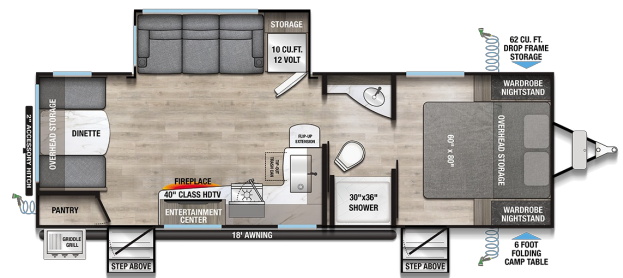

**SPECIAL UNIT**

**\$59,995.00**

Originally \$72,995

**2025 ALLIANCE RV DELTA 252RL**

**SPECIFICATIONS**

Year	2025
Manufacturer	ALLIANCE RV
Brand	DELTA
Model	252RL
Type	Travel Trailer
Status	New
Stock #	i1487
Financing Available	✘
Warranty Available	✘
Suspension	N/A
Leveling	N/A
Exterior Length	29.1 ft.
Dry Weight	6545 lbs.
Sleeping Capacity	4 person(s)
Interior Colour	N/A
Exterior Colour	N/A
Slideouts	1

**Disclaimer:** Product information, pricing and photos are as accurate as possible and are subject to change without notice.

**OPTIONS & EQUIPMENT**

Awning 18'	Fridge with 1 doors	2 Air Conditioning Unit(s) (Roof)	Enclosed Underbelly	Fireplace	Fully Furnished	Microwave
Power Bath Vents	Rack and Ladder	Solar Panel	Toilet Facilities	1 40" Televisions		