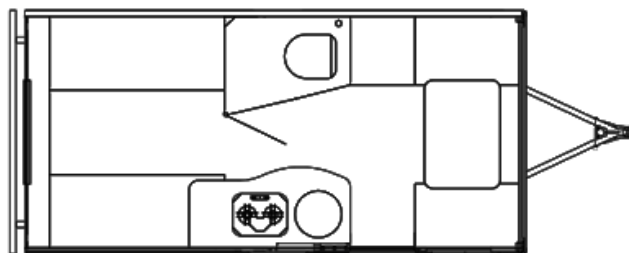

2017 SAFARI CONDO ALTO F1743

SPECIFICATIONS

Year	2017
Manufacturer	SAFARI CONDO
Brand	ALTO
Model	F1743
Type	Travel Trailer
Status	PreOwned
Stock #	7652A
Financing Available	✓
Warranty Available	✓
Suspension	N/A
Leveling	N/A
Exterior Length	17.0 ft.
Dry Weight	N/A lbs.
Sleeping Capacity	3 person(s)
Interior Colour	NATURAL BEIGE/ SMOKED PEAR/ CONCRETE
Exterior Colour	SILVER
Slideouts	N/A

Disclaimer: Product information, pricing and photos are as accurate as possible and are subject to change without notice.

Powered by focusRV