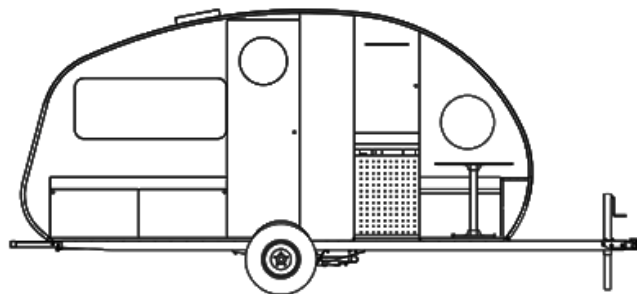

2017 SAFARI CONDO ALTO F1743

SPECIFICATIONS

Year	2017
Manufacturer	SAFARI CONDO
Brand	ALTO
Model	F1743
Type	Travel Trailer
Status	PreOwned
Stock #	7652A
Financing Available	✓
Warranty Available	✓
Suspension	N/A
Leveling	N/A
Exterior Length	17.0 ft.
Dry Weight	N/A lbs.
Sleeping Capacity	3 person(s)
Interior Colour	NATURAL BEIGE/ SMOKED PEAR/ CONCRETE
Exterior Colour	SILVER
Slideouts	N/A

Disclaimer: Product information, pricing and photos are as accurate as possible and are subject to change without notice.

Powered by focusRV