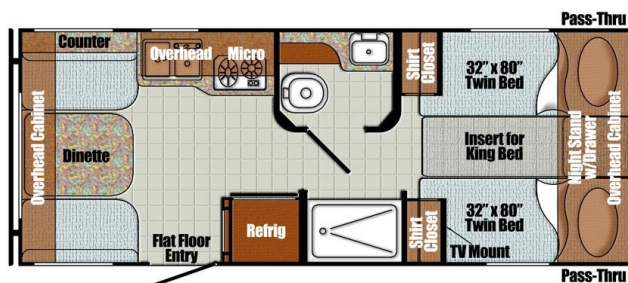

2025 GULFSTREAM VISTA CRUISER 19TWD

SPECIFICATIONS

Year	2025
Manufacturer	GULFSTREAM
Brand	VISTA CRUISER
Model	19TWD
Type	Travel Trailer
Status	New
Stock #	7779
Financing Available	✓
Warranty Available	✓
Suspension	N/A
Leveling	N/A
Exterior Length	23.0 ft.
Dry Weight	N/A lbs.
Sleeping Capacity	4 person(s)
Interior Colour	N/A
Exterior Colour	N/A
Slideouts	N/A

Disclaimer: Product information, pricing and photos are as accurate as possible and are subject to change without notice.

SELLING FEATURES

EXTERIOR

- One Piece Fiberglass Roof
- Welded Aluminum Frame, Vacuum-Bonded Sidewalls w/Composite Barrier Layer
- Light Weight Frame
- Easy-Lube Axles
- Laminated Floor w/Lauan Substrate
- 14" Radial Tires w/Aluminum Rims
- (2) 20 lbs. LP Bottles w/EZ-Access Cover
- LED Running Lights
- In-Floo...