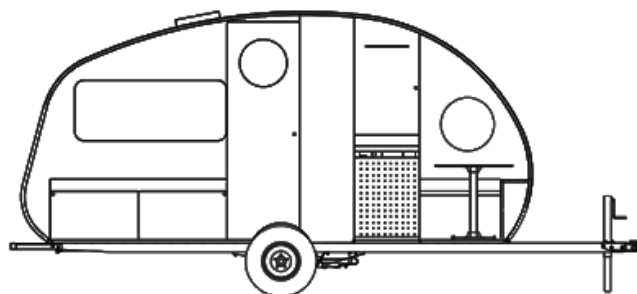

## 2025 SAFARI CONDO ALTO F1743 - For Viewing Only

### SPECIFICATIONS

Year	2025
Manufacturer	SAFARI CONDO
Brand	ALTO
Model	F1743 - For Viewing Only
Type	Travel Trailer
Status	New
Stock #	7615
Financing Available	✓
Warranty Available	✓
Suspension	N/A
Leveling	N/A
Exterior Length	17.0 ft.
Dry Weight	N/A lbs.
Sleeping Capacity	3 person(s)
Interior Colour	FROTH GREY
Exterior Colour	BLUE
Slideouts	N/A