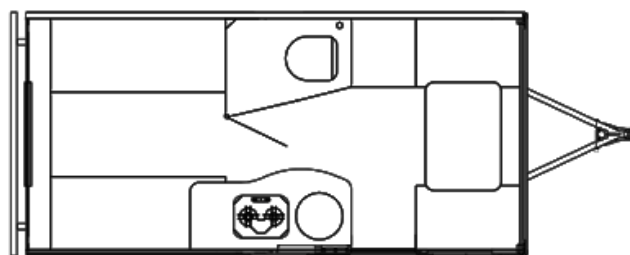

## 2025 SAFARI CONDO ALTO F1743 - For Viewing Only

### SPECIFICATIONS

Year	2025
Manufacturer	SAFARI CONDO
Brand	ALTO
Model	F1743 - For Viewing Only
Type	Travel Trailer
Status	New
Stock #	7615
Financing Available	✓
Warranty Available	✓
Suspension	N/A
Leveling	N/A
Exterior Length	17.0 ft.
Dry Weight	N/A lbs.
Sleeping Capacity	3 person(s)
Interior Colour	FROTH GREY
Exterior Colour	BLUE
Slideouts	N/A