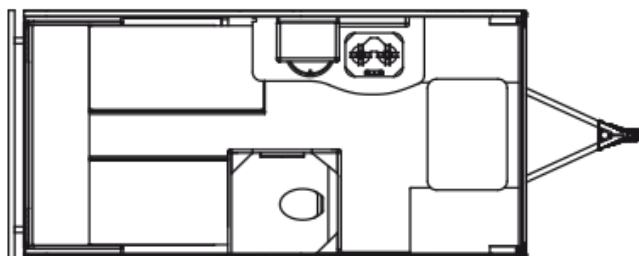

2026 SAFARI CONDO ALTO R1723 - For Viewing Only

SPECIFICATIONS

Year	2026
Manufacturer	SAFARI CONDO
Brand	ALTO
Model	R1723 - For Viewing Only
Type	Travel Trailer
Status	New
Stock #	7275
Financing Available	✓
Warranty Available	✓
Suspension	N/A
Leveling	N/A
Exterior Length	17.0 ft.
Dry Weight	N/A lbs.
Sleeping Capacity	3 person(s)
Interior Colour	BLUE SKY
Exterior Colour	SILVER
Slideouts	N/A