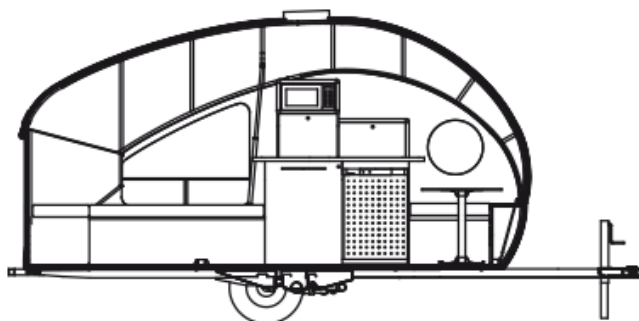

2026 SAFARI CONDO ALTO R1723 - For Viewing Only

SPECIFICATIONS

Year	2026
Manufacturer	SAFARI CONDO
Brand	ALTO
Model	R1723 - For Viewing Only
Type	Travel Trailer
Status	New
Stock #	7275
Financing Available	✓
Warranty Available	✓
Suspension	N/A
Leveling	N/A
Exterior Length	17.0 ft.
Dry Weight	N/A lbs.
Sleeping Capacity	3 person(s)
Interior Colour	BLUE SKY
Exterior Colour	SILVER
Slideouts	N/A