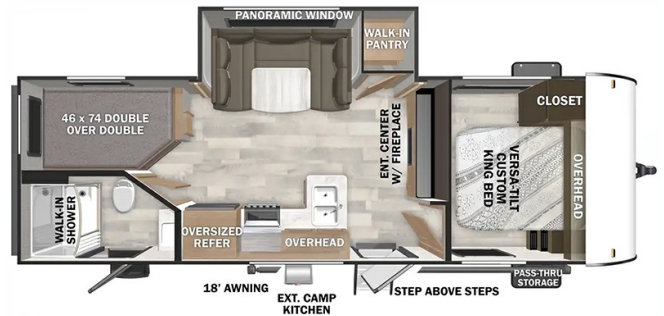

2025 FOREST RIVER WILDWOOD X-LITE 241BHXL

\$54,980.00

Originally \$62,995.00

\$223 Bi-Weekly

SPECIFICATIONS

Year	2025
Manufacturer	FOREST RIVER
Brand	WILDWOOD X-LITE
Model	241BHXL
Type	Travel Trailer
Status	New
Stock #	50031
Suspension	N/A
Leveling	N/A
Exterior Length	28.8 ft.
Dry Weight	5343 lbs.
Sleeping Capacity	8 person(s)
Interior Colour	N/A
Exterior Colour	Aluminum
Slideouts	1

Disclaimer: Product information, pricing and photos are as accurate as possible and are subject to change without notice.

SELLING FEATURES

Specifications and Features:

- Length (ft): 28'10"
- Width (ft): 8'0"
- Height (ft): 10'4"
- GVWR (lbs): 7570
- Dry Weight (lbs): 5343
- Payload Capacity (lbs): 2227
- Hitch Weight (lbs): 570
- Number Of Fresh Water Holding Tanks: 1
- Total Fresh Water Tank Capacity (gal): 44
- Number Of Gray...

OPTIONS & EQUIPMENT

- VALUE PKG
- EXT FIBERGLASS
- EZ LUBE AXLE
- 30LB LPG
- SELF ADJUST BRK
- CRESTENT INTERIOR
- VALUE PKG DSC
- VOLUME DISC
- MVSA SEAL
- RVIA SEAL
- FULL EXT B/B DRAWWR GLIDES
- CENTRAL COMM CENTRE
- (2) OUTSIDE SPEAKERS
- RADIUS ENTRY DOOR
- FAMILY CAMP PKG