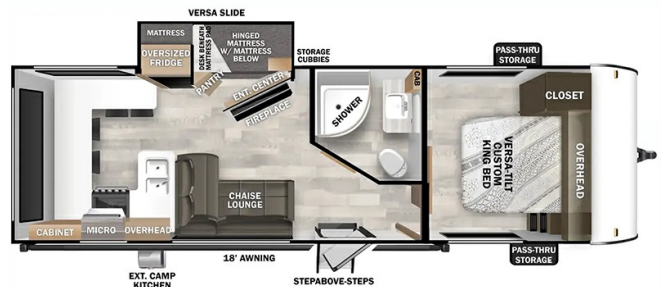

**2025 FOREST RIVER WILDWOOD X-LITE 24VIEW**

**\$56,986.00**

Originally ~~\$64,995.00~~

**\$231 Bi-Weekly**

**SPECIFICATIONS**

Year	2025
Manufacturer	FOREST RIVER
Brand	WILDWOOD X-LITE
Model	24VIEW
Type	Travel Trailer
Status	New
Stock #	50028
Suspension	N/A
Leveling	N/A
Exterior Length	29.9 ft.
Dry Weight	6158 lbs.
Sleeping Capacity	6 person(s)
Interior Colour	N/A
Exterior Colour	Aluminum
Slideouts	1

**Disclaimer:** Product information, pricing and photos are as accurate as possible and are subject to change without notice.

**SELLING FEATURES**

Specifications and Features:

- Length (ft): 29'11"
- Width (ft): 8'0"
- GVWR (lbs): 7640
- Dry Weight (lbs): 6158
- Payload Capacity (lbs): 1482
- Hitch Weight (lbs): 640
- Number Of Fresh Water Holding Tanks: 1
- Total Fresh Water Tank Capacity (gal): 44
- Number Of Gray Water Holding Tanks:...

**OPTIONS & EQUIPMENT**

- VALUE PKG
- EXT FIBERGLASS
- 30LB LPG
- SELF ADJUST BRK
- CRESTENT INTERIOR
- VALUE PKG DSC
- VOLUME DISC
- MVSA SEAL
- RVIA SEAL
- 15K AC
- 50AMP SVC