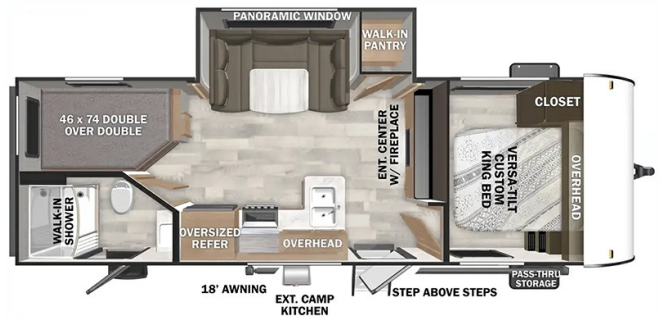

Originally \$60,995.00

2025 FOREST RIVER WILDWOOD X-LITE 241BHXL

SPECIFICATIONS

Year	2025
Manufacturer	FOREST RIVER
Brand	WILDWOOD X-LITE
Model	241BHXL
Type	Travel Trailer
Status	New
Stock #	50027
Suspension	N/A
Leveling	N/A
Exterior Length	28.8 ft.
Dry Weight	5343 lbs.
Sleeping Capacity	8 person(s)
Interior Colour	N/A
Exterior Colour	Aluminum
Slideouts	1

Disclaimer: Product information, pricing and photos are as accurate as possible and are subject to change without notice.

SELLING FEATURES

Specifications and Features:

- Length (ft): 28'10"
- Width (ft): 8'0"
- Height (ft): 10'4"
- GVWR (lbs): 7570
- Dry Weight (lbs): 5343
- Payload Capacity (lbs): 2227
- Hitch Weight (lbs): 570
- Number Of Fresh Water Holding Tanks: 1
- Total Fresh Water Tank Capacity (gal): 44
- Number Of Gray...

OPTIONS & EQUIPMENT

- VOLUME DISC
- CRESTENT INTERIOR
- EXT FIBERGLASS
- 30LB LPG
- BK PK RACK
- MAG RIMS
- VALUE PKG
- VALUE PKG DSC
- MVSA SEAL
- RVIA SEAL