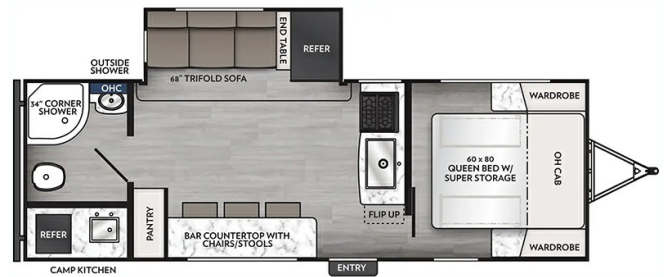

**2025 COACHMEN APEX ULTRA LITE 242BARV**

**\$52,785.00**

Originally \$72,759.00

\$122 Weekly

**SPECIFICATIONS**

Year	2025
Manufacturer	COACHMEN
Brand	APEX ULTRA LITE
Model	242BARV
Type	Travel Trailer
Status	New
Stock #	5088
Financing Available	✓
Warranty Available	✓
Suspension	N/A
Leveling	N/A
Exterior Length	28.8 ft.
Dry Weight	5590 lbs.
Sleeping Capacity	4 person(s)
Interior Colour	N/A
Exterior Colour	Fiberglass
Slideouts	1

**Disclaimer:** Product information, pricing and photos are as accurate as possible and are subject to change without notice.

**SELLING FEATURES**

Specifications and Features:

- Length (ft): 28'10"
- Width (ft): 8'0"
- Height (ft): 10'7"
- GVWR (lbs): 7600
- Dry Weight (lbs): 5772
- Payload Capacity (lbs): 1828
- Hitch Weight (lbs): 740
- Number Of Fresh Water Holding Tanks: 1
- Total Fresh Water Tank Capacity (gal): 50
- Number Of Gray...