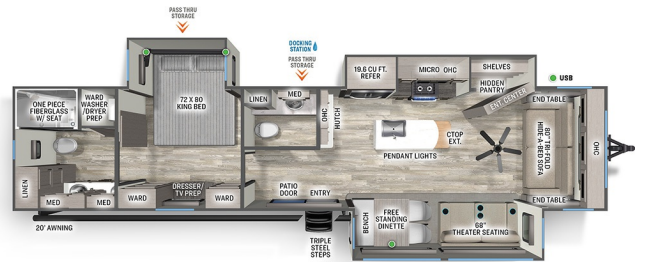

SPECIFICATIONS

Year	2025
Manufacturer	FOREST RIVER
Brand	Sierra RV
Model	388JW
Type	Park Model
Status	New
Stock #	388
Financing Available	✓
Warranty Available	✓
Suspension	N/A
Leveling	N/A
Exterior Length	43.0 ft.
Dry Weight	11631 lbs.
Sleeping Capacity	N/A person(s)
Interior Colour	N/A
Exterior Colour	N/A
Slideouts	N/A

Disclaimer: Product information, pricing and photos are as accurate as possible and are subject to change without notice.

SELLING FEATURES

2025 Sierra RV 388JW

Great couples floor plan with front living room and kitchen, rear main bathroom and half bath of the front living room. Large master bedroom with king mattress and tons of storage!

Interior Features:

The Sierra 388JW combines modern elegance with practical features to ...

Powered by focusRV