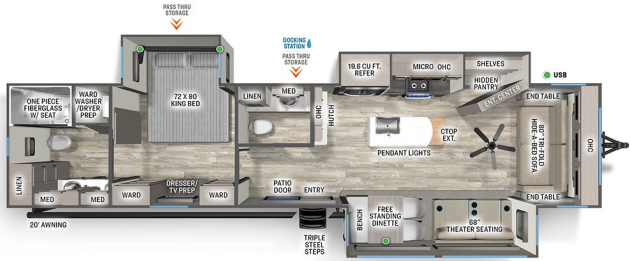

SPECIFICATIONS

Year	2025
Manufacturer	FOREST RIVER
Brand	Sierra RV
Model	388JW
Type	Park Model
Status	New
Stock #	388
Financing Available	✓
Warranty Available	✓
Suspension	N/A
Leveling	N/A
Exterior Length	43.0 ft.
Dry Weight	11631 lbs.
Sleeping Capacity	N/A person(s)
Interior Colour	N/A
Exterior Colour	N/A
Slideouts	N/A

Disclaimer: Product information, pricing and photos are as accurate as possible and are subject to change without notice.

SELLING FEATURES

2025 Sierra RV 388JW

Great couples floor plan with front living room and kitchen, rear main bathroom and half bath of the front living room. Large master bedroom with king mattress and tons of storage!

Interior Features:

The Sierra 388JW combines modern elegance with practical features to ...

Powered by focusRV