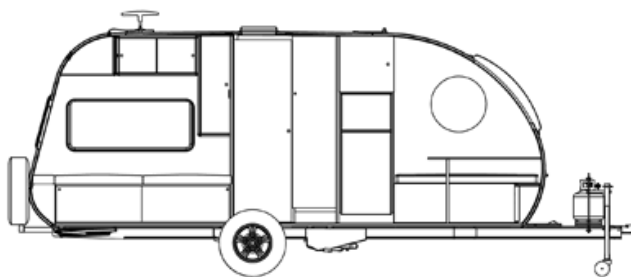

2025 SAFARI CONDO ALTO F2114 - For Viewing Only

SPECIFICATIONS

| | |
|---------------------|-------------------------------------|
| Year | 2025 |
| Manufacturer | SAFARI CONDO |
| Brand | ALTO |
| Model | F2114 - For Viewing Only |
| Type | Travel Trailer |
| Status | New |
| Stock # | 7619 |
| Financing Available | ✓ |
| Warranty Available | ✓ |
| Suspension | N/A |
| Leveling | N/A |
| Exterior Length | 21.0 ft. |
| Dry Weight | N/A lbs. |
| Sleeping Capacity | 4 person(s) |
| Interior Colour | BLUE SKY/ DANISH MAPLE/ WHITE DROPS |
| Exterior Colour | SILVER |
| Slideouts | N/A |

Disclaimer: Product information, pricing and photos are as accurate as possible and are subject to change without notice.

SELLING FEATURES

Living Space

- 81" X 76" king-size bed can be made permanent or convert into 2 single beds
- 60" X 81" Queen Front Bed
- Removable front table can be attached to trailer exterior
- Kitchenette with drawers and pull-out shelves
- Large shower/toilet compartment with medicine cabinet
- Wardrobe
- ...