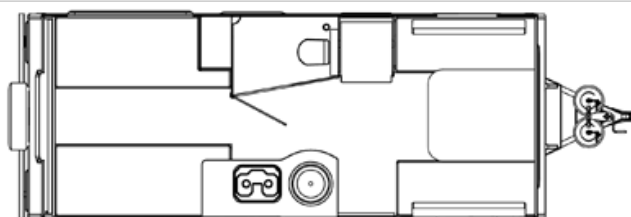

2025 SAFARI CONDO ALTO F2114 - For Viewing Only

SPECIFICATIONS

| | |
|---------------------|-------------------------------------|
| Year | 2025 |
| Manufacturer | SAFARI CONDO |
| Brand | ALTO |
| Model | F2114 - For Viewing Only |
| Type | Travel Trailer |
| Status | New |
| Stock # | 7619 |
| Financing Available | ✓ |
| Warranty Available | ✓ |
| Suspension | N/A |
| Leveling | N/A |
| Exterior Length | 21.0 ft. |
| Dry Weight | N/A lbs. |
| Sleeping Capacity | 4 person(s) |
| Interior Colour | BLUE SKY/ DANISH MAPLE/ WHITE DROPS |
| Exterior Colour | SILVER |
| Slideouts | N/A |

Disclaimer: Product information, pricing and photos are as accurate as possible and are subject to change without notice.

SELLING FEATURES

Living Space

- 81" X 76" king-size bed can be made permanent or convert into 2 single beds
- 60" X 81" Queen Front Bed
- Removable front table can be attached to trailer exterior
- Kitchenette with drawers and pull-out shelves
- Large shower/toilet compartment with medicine cabinet
- Wardrobe
- ...