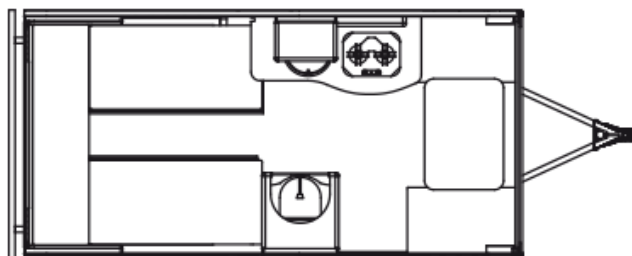

## 2025 SAFARI CONDO ALTO R1713 - For Viewing Only

### SPECIFICATIONS

Year	2025
Manufacturer	SAFARI CONDO
Brand	ALTO
Model	R1713 - For Viewing Only
Type	Travel Trailer
Status	New
Stock #	7613
Financing Available	✓
Warranty Available	✓
Suspension	N/A
Leveling	N/A
Exterior Length	17.0 ft.
Dry Weight	N/A lbs.
Sleeping Capacity	4 person(s)
Interior Colour	FROTH GREY/ SMOKED PEAR/ CONCRETE
Exterior Colour	SILVER
Slideouts	N/A