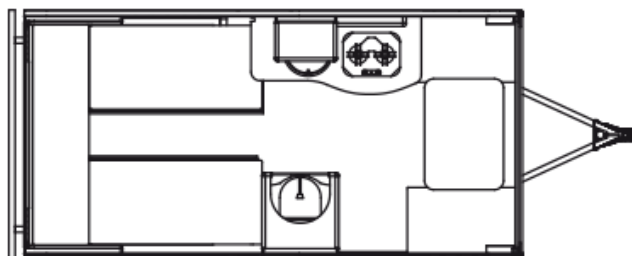

2025 SAFARI CONDO ALTO R1713 - For Viewing Only

SPECIFICATIONS

Year	2025
Manufacturer	SAFARI CONDO
Brand	ALTO
Model	R1713 - For Viewing Only
Type	Travel Trailer
Status	New
Stock #	7613
Financing Available	✓
Warranty Available	✓
Suspension	N/A
Leveling	N/A
Exterior Length	17.0 ft.
Dry Weight	N/A lbs.
Sleeping Capacity	3 person(s)
Interior Colour	FROTH GREY/ SMOKED PEAR/ CONCRETE
Exterior Colour	SILVER
Slideouts	N/A

Disclaimer: Product information, pricing and photos are as accurate as possible and are subject to change without notice.

SELLING FEATURES

Living Space

- Retractable Roof offering a spacious interior
- 72" x 76" king bed converts to two single beds
- 36" X 81" front single bed
- Portable front table
- Kitchenette with pull-out shelves
- Front storage
- Toilet compartment with shelves