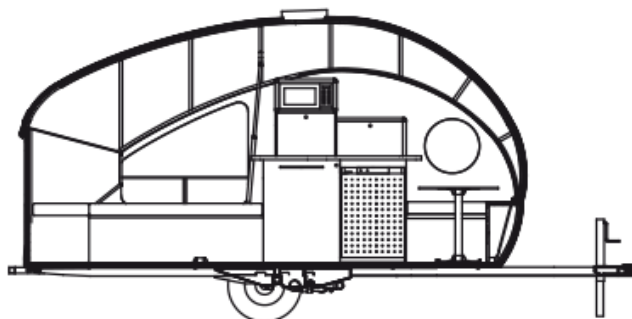

## 2025 SAFARI CONDO ALTO R1713 - For Viewing Only

### SPECIFICATIONS

Year	2025
Manufacturer	SAFARI CONDO
Brand	ALTO
Model	R1713 - For Viewing Only
Type	Travel Trailer
Status	New
Stock #	7613
Financing Available	✓
Warranty Available	✓
Suspension	N/A
Leveling	N/A
Exterior Length	17.0 ft.
Dry Weight	N/A lbs.
Sleeping Capacity	4 person(s)
Interior Colour	FROTH GREY/ SMOKED PEAR/ CONCRETE
Exterior Colour	SILVER
Slideouts	N/A