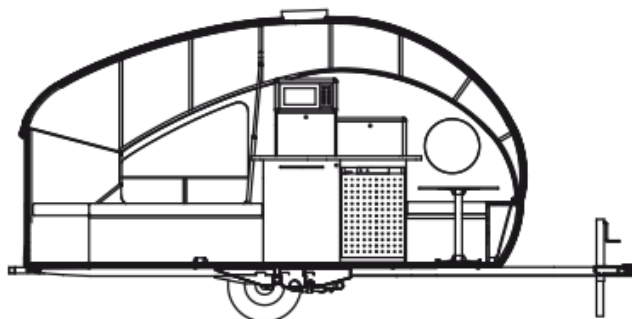

2025 SAFARI CONDO ALTO R1713 - For Viewing Only

SPECIFICATIONS

Year	2025
Manufacturer	SAFARI CONDO
Brand	ALTO
Model	R1713 - For Viewing Only
Type	Travel Trailer
Status	New
Stock #	7613
Financing Available	✓
Warranty Available	✓
Suspension	N/A
Leveling	N/A
Exterior Length	17.0 ft.
Dry Weight	N/A lbs.
Sleeping Capacity	3 person(s)
Interior Colour	FROTH GREY/ SMOKED PEAR/ CONCRETE
Exterior Colour	SILVER
Slideouts	N/A

Disclaimer: Product information, pricing and photos are as accurate as possible and are subject to change without notice.

SELLING FEATURES

Living Space

- Retractable Roof offering a spacious interior
- 72" x 76" king bed converts to two single beds
- 36" X 81" front single bed
- Portable front table
- Kitchenette with pull-out shelves
- Front storage
- Toilet compartment with shelves

Concrete Countertop Finish

Shelves and Pole in Toilet Cabinet

Front Window

Double Propane Tank

4.3 CU FT 12V Compressor Fridge with White Door

Built-in Microwave

440 Watt Solar Panel with MPPY Controller and Monitor