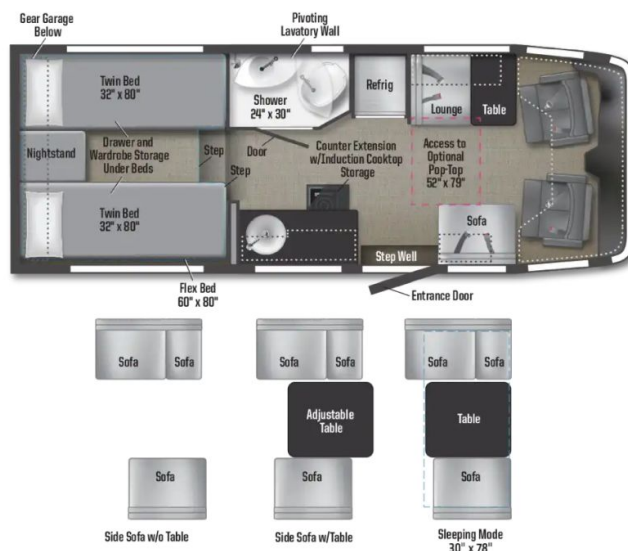

### SPECIFICATIONS

|                     |                                |
|---------------------|--------------------------------|
| Year                | 2025                           |
| Manufacturer        | WINNEBAGO                      |
| Brand               | EKKO                           |
| Model               | 23B                            |
| Type                | Motorhome                      |
| Class               | C                              |
| Fuel Type           | DIESEL                         |
| Status              | New                            |
| Stock #             | 23137                          |
| Financing Available | ✘                              |
| Warranty Available  | ✘                              |
| Odometer            | 1839 kms.                      |
| VIN                 | W1X8N36Y5RN290996              |
| Chassis             | N/A                            |
| Engine              | N/A                            |
| Transmission        | N/A                            |
| Suspension          | N/A                            |
| Leveling            | N/A                            |
| Exterior Length     | 24.5 ft.                       |
| Dry Weight          | 10141 lbs.                     |
| Sleeping Capacity   | 3 person(s)                    |
| Interior Colour     | Juniper/Rvrck/Weathered Teak 2 |
| Exterior Colour     | Verdant II                     |
| Slideouts           | N/A                            |