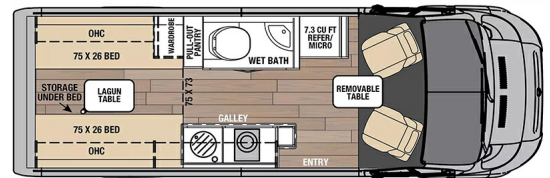

2025 COACHMEN NOVA 20D

\$229,000.00

Originally ~~\$239,900.00~~

\$883 Bi-Weekly

SPECIFICATIONS

Year	2025
Manufacturer	COACHMEN
Brand	NOVA
Model	20D
Type	Motorhome
Class	B
Fuel Type	Gas
Status	New
Stock #	B1411
Financing Available	✘
Warranty Available	✘
Odometer	0 kms.
VIN	3C6MRVJG1RE138979
Chassis	ProMaster™ 3500
Engine	276HP V6
Transmission	AUTO
Suspension	N/A
Leveling	N/A
Exterior Length	20.9 ft.
Dry Weight	9350 lbs.
Sleeping Capacity	4 person(s)
Interior Colour	N/A
Exterior Colour	Fiberglass
Slideouts	N/A

Disclaimer: Product information, pricing and photos are as accurate as possible and are subject to change without notice.

SELLING FEATURES

Specifications and Features:

- Chassis Brand: ProMaster™
- Engine Type: V6
- Chassis Model: 3500
- Cylinders: 6
- Horsepower (bhp): 276
- Torque (Ft Lbs): 250
- Fuel Type: Gas
- Transmission Type: Automatic
- Number Of Speeds: 9
- Driveline Type: 4X2
- Length (ft): 20'11"
- Width (ft): 7'2"
- ...