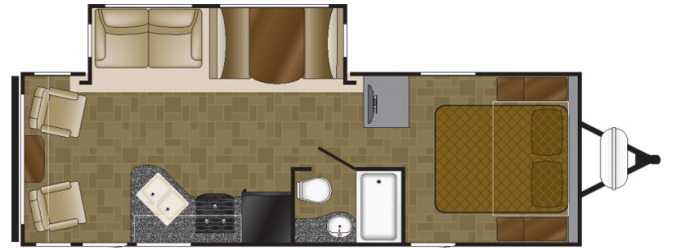

### SPECIFICATIONS

Year	2017
Manufacturer	HEARTLAND
Brand	MALLARD
Model	27M
Type	Travel Trailer
Status	PreOwned
Stock #	12969
Financing Available	✓
Warranty Available	✓
Suspension	N/A
Leveling	N/A
Exterior Length	30.3 ft.
Dry Weight	5500 lbs.
Sleeping Capacity	6 person(s)
Interior Colour	N/A
Exterior Colour	Fiberglass
Slideouts	1

### SELLING FEATURES

Specifications and Features:

- Length (ft): 30'4"
- Width (ft): 8'0"
- Height (ft): 11'2"
- GVWR (lbs): 6900
- Dry Weight (lbs): 5500
- Hitch Weight (lbs): 475
- Number Of Fresh Water Holding Tanks: 1
- Total Fresh Water Tank Capacity (gal): 36
- Number Of Gray Water Holding Tanks: 1
- Total ...