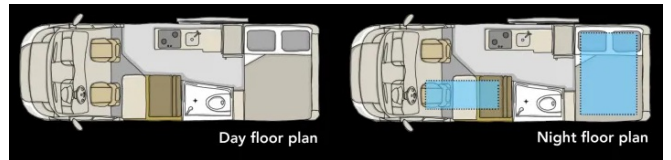

Woody's Price

2025 VRP PANORAMIC 3500

SPECIFICATIONS

Year	2025
Manufacturer	VRP
Brand	PANORAMIC
Model	3500
Type	Motorhome
Class	B
Fuel Type	N/A
Status	New
Stock #	50021
Financing Available	✓
Warranty Available	Manufacturer
Odometer	0 kms.
VIN	N/A
Chassis	N/A
Engine	N/A
Transmission	N/A
Suspension	N/A
Leveling	N/A
Exterior Length	21.0 ft.
Dry Weight	N/A lbs.
Sleeping Capacity	3 person(s)
Interior Colour	N/A
Exterior Colour	N/A
Slideouts	N/A