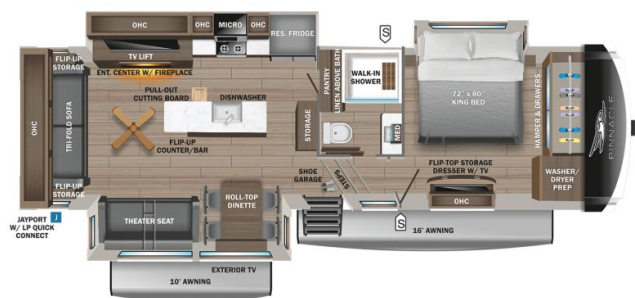

\$769 Bi-Weekly

SPECIFICATIONS

Year	2025
Manufacturer	JAYCO
Brand	PINNACLE
Model	32RLTS
Type	Fifth Wheel
Status	New
Stock #	23131
Financing Available	✘
Warranty Available	✘
Suspension	N/A
Leveling	N/A
Exterior Length	36.5 ft.
Dry Weight	14191 lbs.
Sleeping Capacity	4 person(s)
Interior Colour	Vintage Farmhouse
Exterior Colour	Midnight Gold
Slideouts	3

Disclaimer: Product information, pricing and photos are as accurate as possible and are subject to change without notice.

SELLING FEATURES

Introducing the 2025 Pinnacle 32RLTS, made by Jayco. This fifth wheel provides you with all of the comforts you need and sleeps up to 4 people. Inside this Pinnacle 32RLTS, you will find a tri-fold sofa that converts to another bed for an additional sleeping space when needed. Included with this ...