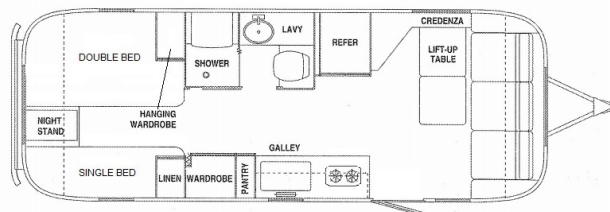

\$39,900.00

1999 AIRSTREAM AIRSTREAM SAFARI 25RB

SPECIFICATIONS

Year	1999
Manufacturer	AIRSTREAM
Brand	AIRSTREAM
Model	SAFARI 25RB
Type	Travel Trailer
Status	PreOwned
Stock #	7511A
Financing Available	✘
Warranty Available	✘
Suspension	N/A
Leveling	N/A
Exterior Length	25.0 ft.
Dry Weight	N/A lbs.
Sleeping Capacity	5 person(s)
Interior Colour	CUSTOM
Exterior Colour	ALUMINUM
Slideouts	N/A