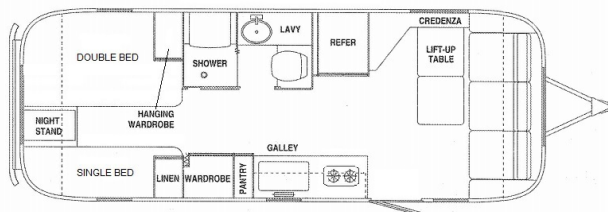

### SPECIFICATIONS

Year	1999
Manufacturer	AIRSTREAM
Brand	AIRSTREAM
Model	SAFARI 25RB
Type	Travel Trailer
Status	PreOwned
Stock #	7511A
Financing Available	✘
Warranty Available	✘
Suspension	N/A
Leveling	N/A
Exterior Length	25.0 ft.
Dry Weight	N/A lbs.
Sleeping Capacity	5 person(s)
Interior Colour	CUSTOM
Exterior Colour	ALUMINUM
Slideouts	N/A