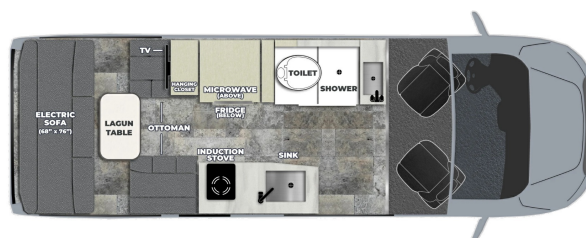

2025 PLEASURE-WAY PLEASURE-WAY ONTOUR 2.2

SPECIFICATIONS

| | |
|---------------------|-----------------------------------|
| Year | 2025 |
| Manufacturer | PLEASURE-WAY |
| Brand | PLEASURE-WAY |
| Model | ONTOUR 2.2 |
| Type | Motorhome |
| Class | B |
| Fuel Type | Gas |
| Status | New |
| Stock # | 7703 |
| Financing Available | ✓ |
| Warranty Available | ✓ |
| Odometer | 0 kms. |
| VIN | N/A |
| Chassis | FORD TRANSIT 350HD AWD |
| Engine | N/A |
| Transmission | N/A |
| Suspension | N/A |
| Leveling | N/A |
| Exterior Length | 21.0 ft. |
| Dry Weight | N/A lbs. |
| Sleeping Capacity | 2 person(s) |
| Interior Colour | WHITE SMOKE/ FLINT/ PLATINUM GRAY |
| Exterior Colour | INGOT SILVER |
| Slideouts | N/A |

Disclaimer: Product information, pricing and photos are as accurate as possible and are subject to change without notice.

SELLING FEATURES

Entertainment

- Rear 24" Smart LED TV w/ swing out mount
- Bose® soundbar w/ Bluetooth®
- Winegard® Rayzar® Automatic HDTV antenna
- USB-A & USB-C charging ports

Interior

- Side and rear door roll up screens
- Blackout roller shades w/ magnetic catch
- Folding privacy/sunshades for winds...

OPTIONS & EQUIPMENT

Flint Ultraleather

Platinum Corian Countertop Finish

White Smoke Radius Cabinet Finish