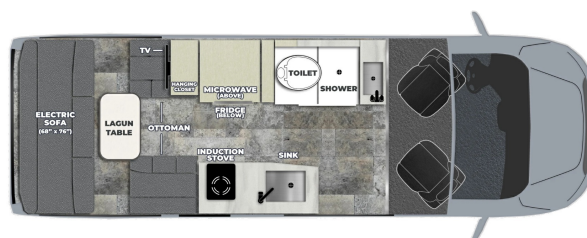

## 2025 PLEASURE-WAY PLEASURE-WAY ONTOUR 2.2

### SPECIFICATIONS

Year	2025
Manufacturer	PLEASURE-WAY
Brand	PLEASURE-WAY
Model	ONTOUR 2.2
Type	Motorhome
Class	B
Fuel Type	Gas
Status	New
Stock #	7703
Financing Available	✓
Warranty Available	✓
Odometer	0 kms.
VIN	619535/B00124
Chassis	FORD TRANSIT 350HD AWD
Engine	N/A
Transmission	N/A
Suspension	N/A
Leveling	N/A
Exterior Length	21.0 ft.
Dry Weight	N/A lbs.
Sleeping Capacity	2 person(s)
Interior Colour	WHITE SMOKE/ FLINT/ PLATINUM GRAY
Exterior Colour	INGOT SILVER
Slideouts	N/A