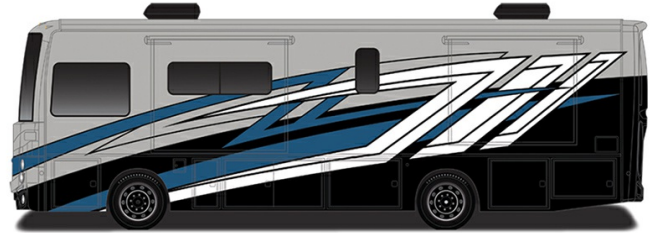

Woody's Price

2024 HOLIDAY RAMBLER NAUTICA 34RK

SPECIFICATIONS

Year	2024
Manufacturer	HOLIDAY RAMBLER
Brand	NAUTICA
Model	34RK
Type	Motorhome
Class	A
Fuel Type	Diesel
Status	New
Stock #	50014
Financing Available	✓
Warranty Available	Manufacturer
Odometer	0 kms.
VIN	4UZAB2FC3RCVD7430
Chassis	Freightliner XC-Series
Engine	340HP I6 Diesel Pusher
Transmission	AUTO
Suspension	N/A
Leveling	N/A
Exterior Length	35.3 ft.
Dry Weight	32400 lbs.
Sleeping Capacity	8 person(s)
Interior Colour	METROPOLIS/SUMMIT ASH
Exterior Colour	Fiberglass
Slideouts	3

Disclaimer: Product information, pricing and photos are as accurate as possible and are subject to change without notice.

SELLING FEATURES

Specifications and Features:

- Chassis Brand: Freightliner
- Engine Type: I6 Diesel Pusher
- Chassis Model: XC-Series
- Cylinders: 6
- Horsepower (bhp): 340
- Torque (Ft Lbs): 700
- Fuel Type: Diesel
- Transmission Brand: Allison
- Transmission Type: Automatic
- Number Of Speeds: 6
- Drivelin...