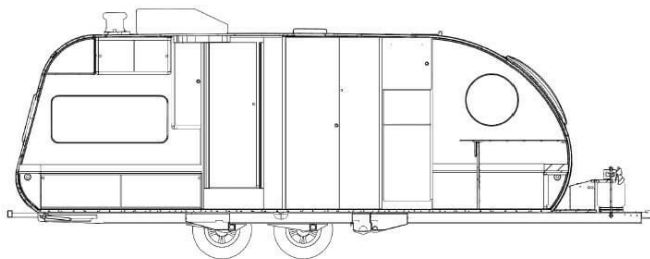

2026 SAFARI CONDO ALTO F2414 - For Viewing Only

SPECIFICATIONS

Year	2026
Manufacturer	SAFARI CONDO
Brand	ALTO
Model	F2414 - For Viewing Only
Type	Travel Trailer
Status	New
Stock #	7683
Financing Available	✓
Warranty Available	✓
Suspension	N/A
Leveling	N/A
Exterior Length	24.0 ft.
Dry Weight	N/A lbs.
Sleeping Capacity	4 person(s)
Interior Colour	DANISH MAPLE/ WHITE DROPS/ COUTURE RED
Exterior Colour	SILVER
Slideouts	N/A

Disclaimer: Product information, pricing and photos are as accurate as possible and are subject to change without notice.

Powered by focusRV