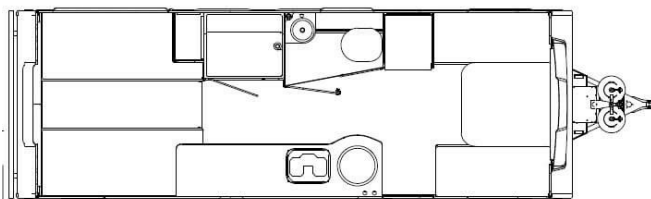

### SPECIFICATIONS

Year	2026
Manufacturer	SAFARI CONDO
Brand	ALTO
Model	F2414 - For Viewing Only
Type	Travel Trailer
Status	New
Stock #	7683
Financing Available	✓
Warranty Available	✓
Suspension	N/A
Leveling	N/A
Exterior Length	24.0 ft.
Dry Weight	N/A lbs.
Sleeping Capacity	4 person(s)
Interior Colour	DANISH MAPLE/ WHITE DROPS/ COUTURE RED
Exterior Colour	SILVER
Slideouts	N/A

#### Living Space

- Two single beds can be converted into a king-size bed (81 X 76 in.) that can be made permanent
- 60" x 81" front queen bed
- Removable front table can be attached to trailer exterior
- Kitchenette with drawers and pull-out shelves
- Toilet compartment with corner sink
- Spacious ...