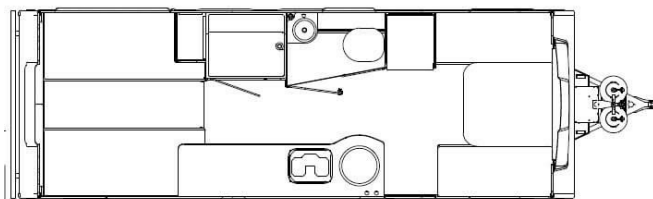

2026 SAFARI CONDO ALTO F2414 - For Viewing Only

SPECIFICATIONS

Year	2026
Manufacturer	SAFARI CONDO
Brand	ALTO
Model	F2414 - For Viewing Only
Type	Travel Trailer
Status	New
Stock #	7683
Financing Available	✓
Warranty Available	✓
Suspension	N/A
Leveling	N/A
Exterior Length	24.0 ft.
Dry Weight	N/A lbs.
Sleeping Capacity	4 person(s)
Interior Colour	DANISH MAPLE/ WHITE DROPS/ COUTURE RED
Exterior Colour	SILVER
Slideouts	N/A

Disclaimer: Product information, pricing and photos are as accurate as possible and are subject to change without notice.

Powered by focusRV