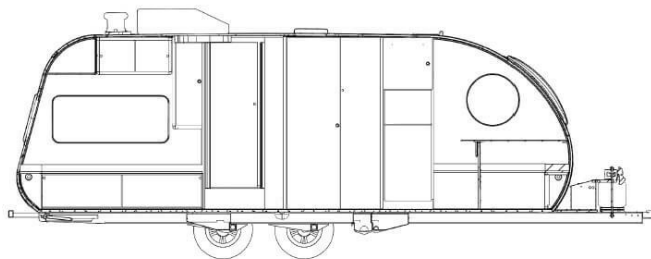

## 2026 SAFARI CONDO ALTO F2414 - For Viewing Only

### SPECIFICATIONS

Year	2026
Manufacturer	SAFARI CONDO
Brand	ALTO
Model	F2414 - For Viewing Only
Type	Travel Trailer
Status	New
Stock #	7683
Financing Available	✓
Warranty Available	✓
Suspension	N/A
Leveling	N/A
Exterior Length	24.0 ft.
Dry Weight	N/A lbs.
Sleeping Capacity	4 person(s)
Interior Colour	DANISH MAPLE/ WHITE DROPS/ COUTURE RED
Exterior Colour	SILVER
Slideouts	N/A

#### Living Space

- Two single beds can be converted into a king-size bed (81 X 76 in.) that can be made permanent
- 60" x 81" front queen bed
- Removable front table can be attached to trailer exterior
- Kitchenette with drawers and pull-out shelves
- Toilet compartment with corner sink
- Spacious ...