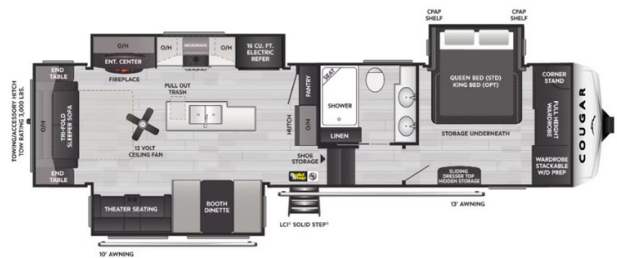

316RLS

Disclaimer: Product information, pricing and photos are as accurate as possible and are subject to change without notice.