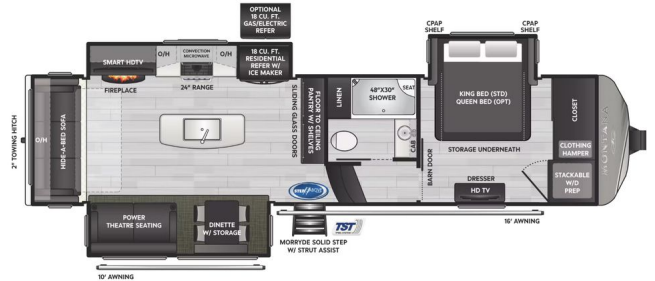

ON ORDER UNIT

2025 KEYSTONE MONTANA 3123RL

SPECIFICATIONS

| | |
|---------------------|-------------|
| Year | 2025 |
| Manufacturer | KEYSTONE |
| Brand | MONTANA |
| Model | 3123RL |
| Type | Fifth Wheel |
| Status | New |
| Stock # | 3123RL |
| Financing Available | ✓ |
| Suspension | N/A |
| Leveling | N/A |
| Exterior Length | 35.0 ft. |
| Dry Weight | 12530 lbs. |
| Sleeping Capacity | 4 person(s) |
| Interior Colour | N/A |
| Exterior Colour | N/A |
| Slideouts | 4 |