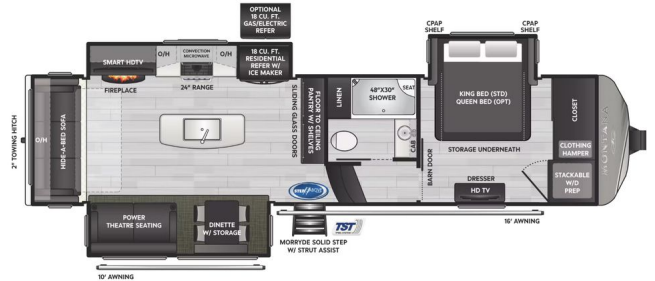

ON ORDER UNIT

2025 KEYSTONE MONTANA 3123RL

SPECIFICATIONS

Year	2025
Manufacturer	KEYSTONE
Brand	MONTANA
Model	3123RL
Type	Fifth Wheel
Status	New
Stock #	3123RL
Financing Available	✓
Suspension	N/A
Leveling	N/A
Exterior Length	35.0 ft.
Dry Weight	12530 lbs.
Sleeping Capacity	4 person(s)
Interior Colour	N/A
Exterior Colour	N/A
Slideouts	4