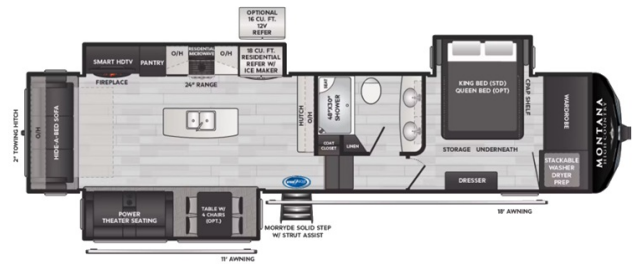

ON ORDER UNIT

2025 KEYSTONE MONTANA 331RL

SPECIFICATIONS

Year	2025
Manufacturer	KEYSTONE
Brand	MONTANA
Model	331RL
Type	Fifth Wheel
Status	New
Stock #	331RL
Financing Available	✓
Suspension	N/A
Leveling	N/A
Exterior Length	37.0 ft.
Dry Weight	12115 lbs.
Sleeping Capacity	6 person(s)
Interior Colour	N/A
Exterior Colour	N/A
Slideouts	3

331RL

Disclaimer: Product information, pricing and photos are as accurate as possible and are subject to change without notice.

Powered by focusRV