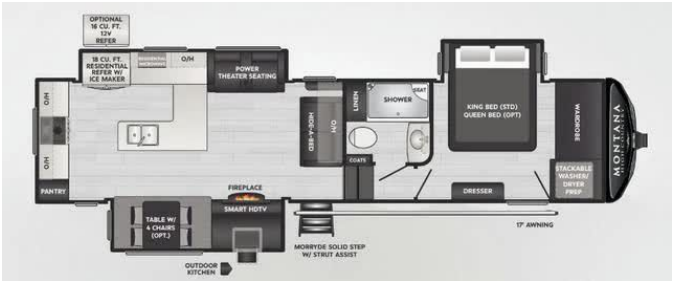

ON ORDER UNIT

2025 KEYSTONE MONTANA 325RK

SPECIFICATIONS

Year	2025
Manufacturer	KEYSTONE
Brand	MONTANA
Model	325RK
Type	Fifth Wheel
Status	New
Stock #	325RK
Financing Available	✓
Suspension	N/A
Leveling	N/A
Exterior Length	36.0 ft.
Dry Weight	12305 lbs.
Sleeping Capacity	4 person(s)
Interior Colour	N/A
Exterior Colour	N/A
Slideouts	3