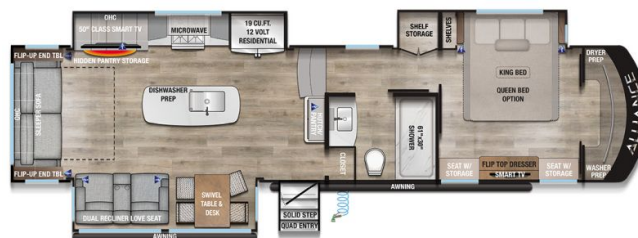

SICARD RV

sales.leads.focusrv@sicardrv.com 1-800-688-2210
7526 Regional Road 20, West Lincoln, ON L0R 2A0
Local 1-905-957-3344 | www.sicardrv.com

2025 ALLIANCE PARADIGM 340RL

$139,990.00

Originally $174,650.00

$633 Bi-Weekly

SPECIFICATIONS

Year	2025
Manufacturer	ALLIANCE
Brand	PARADIGM
Model	340RL
Type	Fifth Wheel
Status	New
Stock #	23120
Financing Available	✘
Warranty Available	✘
Suspension	N/A
Leveling	N/A
Exterior Length	37.9 ft.
Dry Weight	13299 lbs.
Sleeping Capacity	4 person(s)
Interior Colour	Harmony Linen
Exterior Colour	White
Slideouts	3

Disclaimer: Product information, pricing and photos are as accurate as possible and are subject to change without notice.

SELLING FEATURES

Introducing the 2025 Paradigm 340RL, from Alliance. The Paradigm 340RL offers features, comforts and livability for extended trips or weekend vacations. This fifth wheel sleeps up to 4 people. Inside the Paradigm 340RL, you will find a tri-fold sofa that converts into a bed providing another slee...

OPTIONS & EQUIPMENT

- INDEPENDENCE PACKAGE
- PERFORMANCE RUNNING GEAR PACKAGE
- READY CONNECT PACKAGE
- RVIA SEAL
- WINTERIZATION
- CANADIAN STANDARDS
- GENERATOR PREP
- DUAL PANE WINDOWS
- HARMONY LINEN DECOR

Powered by focusRV