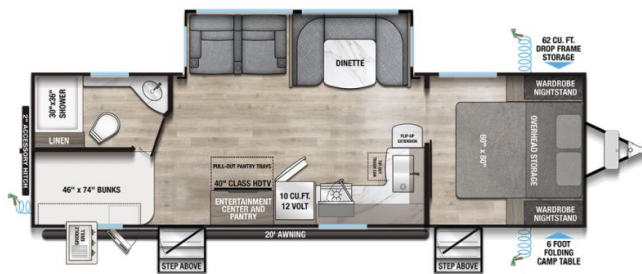

\$295 Bi-Weekly

SPECIFICATIONS

Year	2025
Manufacturer	ALLIANCE
Brand	DELTA
Model	281BH
Type	Travel Trailer
Status	New
Stock #	23121
Financing Available	✘
Warranty Available	✘
Suspension	N/A
Leveling	N/A
Exterior Length	31.9 ft.
Dry Weight	7562 lbs.
Sleeping Capacity	8 person(s)
Interior Colour	Benchmark
Exterior Colour	White / Gray
Slideouts	1

Disclaimer: Product information, pricing and photos are as accurate as possible and are subject to change without notice.

SELLING FEATURES

Introducing the 2025 Delta 281BH, from Alliance. The Delta 281BH provides you with all of the comforts you need. This travel trailer sleeps up to 8 people. Inside the Delta 281BH, you will find a U-shaped bench dinette that converts to another sleeping space when required. Included with this Delt...