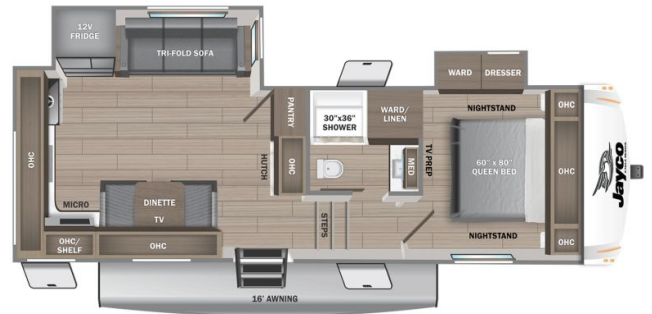

### SPECIFICATIONS

Year	2025
Manufacturer	JAYCO
Brand	EAGLE SLE
Model	24MLE
Type	Fifth Wheel
Status	New
Stock #	23116
Financing Available	✘
Warranty Available	✘
Suspension	N/A
Leveling	N/A
Exterior Length	29.3 ft.
Dry Weight	7915 lbs.
Sleeping Capacity	5 person(s)
Interior Colour	Farmhouse
Exterior Colour	White
Slideouts	2

### SELLING FEATURES

Introducing the 2025 Eagle SLE 24MLE, made by Jayco. The Eagle SLE 24MLE is a great way to escape the ordinary, relax, and enjoy family and friends. This fifth wheel sleeps up to 5 people. Inside this 2025 Eagle SLE 24MLE, you will find a four seat bench dinette that converts into an additional s...