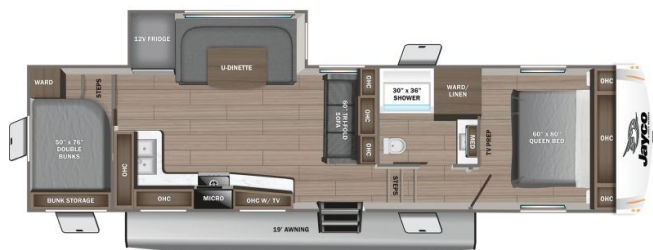

### SPECIFICATIONS

Year	2025
Manufacturer	JAYCO
Brand	EAGLE SLE
Model	28BHU
Type	Fifth Wheel
Status	New
Stock #	23117
Financing Available	✘
Warranty Available	✘
Suspension	N/A
Leveling	N/A
Exterior Length	34.8 ft.
Dry Weight	8655 lbs.
Sleeping Capacity	8 person(s)
Interior Colour	Farmhouse
Exterior Colour	White
Slideouts	1

### SELLING FEATURES

Introducing the 2025 Eagle SLE 28BHU, made by Jayco. The Eagle SLE 28BHU is a great way to escape the ordinary, relax, and enjoy family and friends. This fifth wheel sleeps up to 8 people. Inside this 2025 Eagle SLE 28BHU, you will find rear room with double bunk beds providing plenty of extra sl...