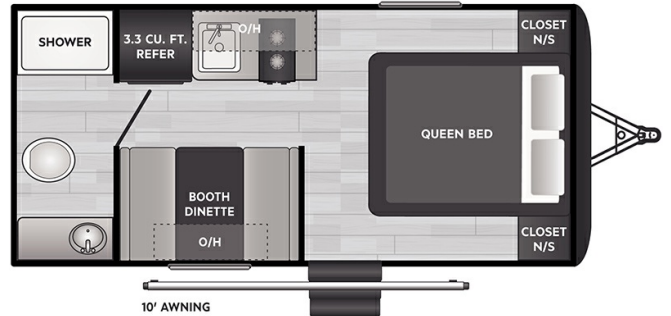

\$18,992.00

2025 KEYSTONE HIDEOUT SPORT SINGLE AXLE 178RB

SPECIFICATIONS

Year	2025
Manufacturer	KEYSTONE
Brand	HIDEOUT SPORT SINGLE AXLE
Model	178RB
Type	Travel Trailer
Status	New
Stock #	SW242433
Financing Available	✓
Warranty Available	✓
Suspension	N/A
Leveling	N/A
Exterior Length	20.9 ft.
Dry Weight	3460 lbs.
Sleeping Capacity	4 person(s)
Interior Colour	N/A
Exterior Colour	Aluminum
Slideouts	N/A

Disclaimer: Product information, pricing and photos are as accurate as possible and are subject to change without notice.

SELLING FEATURES

Specifications and Features:

- Length (ft): 20'11"
- Height (ft): 10'2"
- GVWR (lbs): 4435
- Dry Weight (lbs): 3460
- Payload Capacity (lbs): 975
- Hitch Weight (lbs): 435
- Number Of Fresh Water Holding Tanks: 1
- Total Fresh Water Tank Capacity (gal): 21
- Number Of Gray Water Holding Tanks...