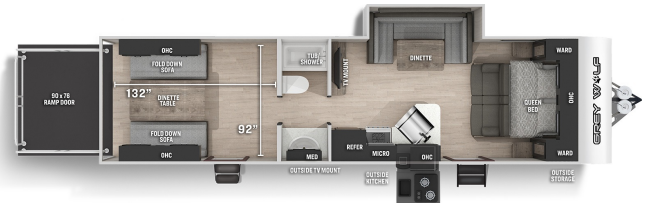

2025 FOREST RIVER GREY WOLF 27RR

SPECIFICATIONS

Year	2025
Manufacturer	FOREST RIVER
Brand	GREY WOLF
Model	27RR
Type	Toy Hauler
Status	New
Stock #	P3020
Financing Available	✓
Warranty Available	✓
Suspension	N/A
Leveling	N/A
Exterior Length	34.0 ft.
Dry Weight	6738 lbs.
Sleeping Capacity	N/A person(s)
Interior Colour	N/A
Exterior Colour	N/A
Slideouts	N/A

Disclaimer: Product information, pricing and photos are as accurate as possible and are subject to change without notice.

SELLING FEATURES

HITCH WEIGHT 1,058 lb. GVWR 9,985 lb. UVW 6,738 lb. CCC 3,247 lb. EXTERIOR LENGTH 34' 0" EXTERIOR HEIGHT 10' 6" EXTERIOR WIDTH 96" FRESH WATER 52 gal. GRAY WATER 38 gal. BLACK WATER 38 gal. AWNING SIZE 15'