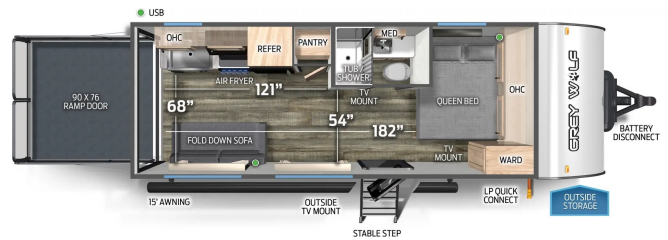

SPECIAL UNIT

\$34,995.00

Originally \$37,995

\$181 Bi-Weekly

2025 FOREST RIVER GREY WOLF 18RR

SPECIFICATIONS

Year	2025
Manufacturer	FOREST RIVER
Brand	GREY WOLF
Model	18RR
Type	Toy Hauler
Status	New
Stock #	P3028
Financing Available	✓
Warranty Available	✓
Suspension	N/A
Leveling	N/A
Exterior Length	24.1 ft.
Dry Weight	4463 lbs.
Sleeping Capacity	4 person(s)
Interior Colour	N/A
Exterior Colour	Aluminum
Slideouts	N/A

Disclaimer: Product information, pricing and photos are as accurate as possible and are subject to change without notice.

SELLING FEATURES

Specifications and Features:

- Length (ft): 24'1"
- Width (ft): 8'0"
- Height (ft): 10'6"
- GVWR (lbs): 7550
- Dry Weight (lbs): 4463
- Payload Capacity (lbs): 3087
- Hitch Weight (lbs): 550
- Number Of Fresh Water Holding Tanks: 1
- Total Fresh Water Tank Capacity (gal): 40
- Number Of Gray ...