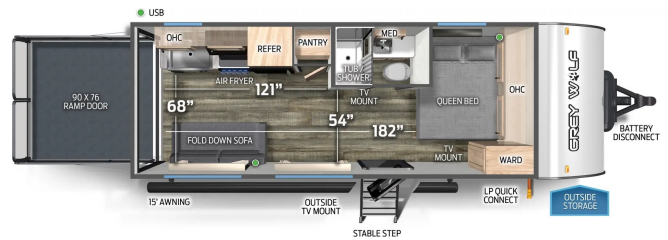

SPECIAL UNIT

\$33,995.00

Originally \$35,995

\$159 Bi-Weekly

2025 FOREST RIVER GREY WOLF 18RR

SPECIFICATIONS

Year	2025
Manufacturer	FOREST RIVER
Brand	GREY WOLF
Model	18RR
Type	Toy Hauler
Status	New
Stock #	P3028
Financing Available	✓
Warranty Available	✓
Suspension	N/A
Leveling	N/A
Exterior Length	24.1 ft.
Dry Weight	4463 lbs.
Sleeping Capacity	4 person(s)
Interior Colour	N/A
Exterior Colour	Aluminum
Slideouts	N/A

Disclaimer: Product information, pricing and photos are as accurate as possible and are subject to change without notice.

SELLING FEATURES

Specifications and Features:

- Length (ft): 24'1"
- Width (ft): 8'0"
- Height (ft): 10'6"
- GVWR (lbs): 7550
- Dry Weight (lbs): 4463
- Payload Capacity (lbs): 3087
- Hitch Weight (lbs): 550
- Number Of Fresh Water Holding Tanks: 1
- Total Fresh Water Tank Capacity (gal): 40
- Number Of Gray ...