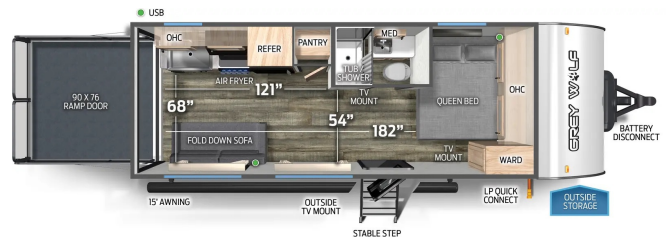

SPECIAL UNIT

\$34,995.00

Originally \$37,995

\$181 Bi-Weekly

2025 FOREST RIVER GREY WOLF 18RR

SPECIFICATIONS

Year	2025
Manufacturer	FOREST RIVER
Brand	GREY WOLF
Model	18RR
Type	Toy Hauler
Status	New
Stock #	P3029
Financing Available	✓
Warranty Available	✓
Suspension	N/A
Leveling	N/A
Exterior Length	24.1 ft.
Dry Weight	4463 lbs.
Sleeping Capacity	4 person(s)
Interior Colour	N/A
Exterior Colour	Aluminum
Slideouts	N/A

Disclaimer: Product information, pricing and photos are as accurate as possible and are subject to change without notice.

SELLING FEATURES

Specifications and Features:

- Length (ft): 24'1"
- Width (ft): 8'0"
- Height (ft): 10'6"
- GVWR (lbs): 7550
- Dry Weight (lbs): 4463
- Payload Capacity (lbs): 3087
- Hitch Weight (lbs): 550
- Number Of Fresh Water Holding Tanks: 1
- Total Fresh Water Tank Capacity (gal): 40
- Number Of Gray ...