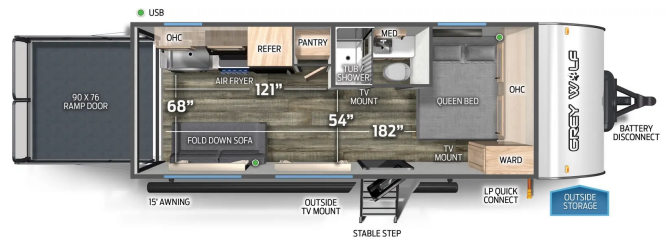

SPECIAL UNIT

\$33,995.00

Originally \$35,995

\$159 Bi-Weekly

2025 FOREST RIVER GREY WOLF 18RR

SPECIFICATIONS

Year	2025
Manufacturer	FOREST RIVER
Brand	GREY WOLF
Model	18RR
Type	Toy Hauler
Status	New
Stock #	P3029
Financing Available	✓
Warranty Available	✓
Suspension	N/A
Leveling	N/A
Exterior Length	24.1 ft.
Dry Weight	4463 lbs.
Sleeping Capacity	4 person(s)
Interior Colour	N/A
Exterior Colour	Aluminum
Slideouts	N/A

Disclaimer: Product information, pricing and photos are as accurate as possible and are subject to change without notice.

SELLING FEATURES

Specifications and Features:

- Length (ft): 24'1"
- Width (ft): 8'0"
- Height (ft): 10'6"
- GVWR (lbs): 7550
- Dry Weight (lbs): 4463
- Payload Capacity (lbs): 3087
- Hitch Weight (lbs): 550
- Number Of Fresh Water Holding Tanks: 1
- Total Fresh Water Tank Capacity (gal): 40
- Number Of Gray ...