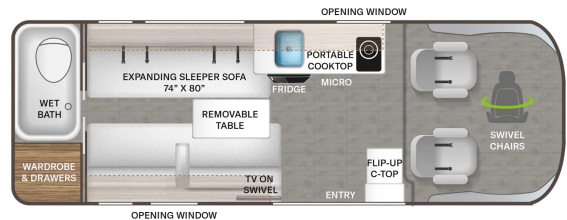

\$152,900.00

Originally \$205,569.00

SPECIFICATIONS

Year	2025
Manufacturer	THOR MOTOR COACH
Brand	Sequence
Model	20L *24
Type	Motorhome
Class	B
Fuel Type	Gas
Status	New
Stock #	Sequence 2550
Financing Available	✓
Warranty Available	✓
Odometer	0 kms.
VIN	N/A
Chassis	2024 Dodge RAM 3500
Engine	N/A
Transmission	N/A
Suspension	N/A
Leveling	N/A
Exterior Length	21.0 ft.
Dry Weight	9350 lbs.
Sleeping Capacity	2 person(s)
Interior Colour	N/A
Exterior Colour	N/A
Slideouts	N/A