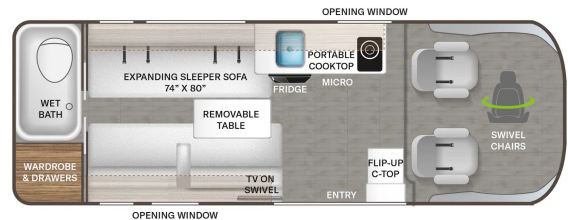

\$159,800.00

Originally \$205,569.00

SPECIFICATIONS

Year	2025
Manufacturer	THOR MOTOR COACH
Brand	Sequence
Model	20L *24
Type	Motorhome
Class	B
Fuel Type	Gas
Status	New
Stock #	Sequence 2550
Financing Available	✓
Warranty Available	✓
Odometer	0 kms.
VIN	N/A
Chassis	2024 Dodge RAM 3500
Engine	N/A
Transmission	N/A
Suspension	N/A
Leveling	N/A
Exterior Length	21.0 ft.
Dry Weight	9350 lbs.
Sleeping Capacity	2 person(s)
Interior Colour	N/A
Exterior Colour	N/A
Slideouts	N/A