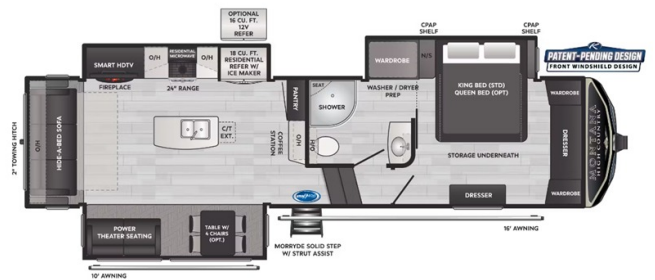

**ON ORDER UNIT**

**2025 KEYSTONE MONTANA 295RL**

**SPECIFICATIONS**

Year	2025
Manufacturer	KEYSTONE
Brand	MONTANA
Model	295RL
Type	Fifth Wheel
Status	New
Stock #	MON295
Financing Available	✓
Suspension	N/A
Leveling	N/A
Exterior Length	34.0 ft.
Dry Weight	11595 lbs.
Sleeping Capacity	4 person(s)
Interior Colour	N/A
Exterior Colour	N/A
Slideouts	3

295RL

**Disclaimer:** Product information, pricing and photos are as accurate as possible and are subject to change without notice.

Powered by focusRV