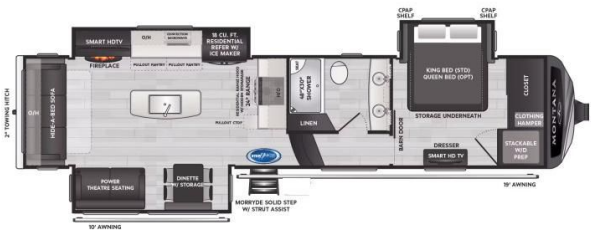

ON ORDER UNIT

2025 KEYSTONE MONTANA 3231CK

SPECIFICATIONS

Year	2025
Manufacturer	KEYSTONE
Brand	MONTANA
Model	3231CK
Type	Fifth Wheel
Status	New
Stock #	3231CK
Financing Available	✓
Suspension	N/A
Leveling	N/A
Exterior Length	37.0 ft.
Dry Weight	13160 lbs.
Sleeping Capacity	4 person(s)
Interior Colour	N/A
Exterior Colour	N/A
Slideouts	3