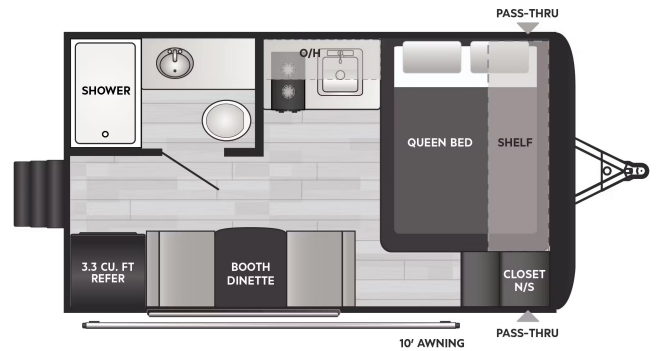

SPECIAL UNIT

\$19,995.00

2025 KEYSTONE HIDEOUT 140RE

SPECIFICATIONS

Year	2025
Manufacturer	KEYSTONE
Brand	HIDEOUT
Model	140RE
Type	Travel Trailer
Status	New
Stock #	140RE
Financing Available	✓
Suspension	N/A
Leveling	N/A
Exterior Length	16.0 ft.
Dry Weight	2770 lbs.
Sleeping Capacity	3 person(s)
Interior Colour	N/A
Exterior Colour	N/A
Slideouts	N/A