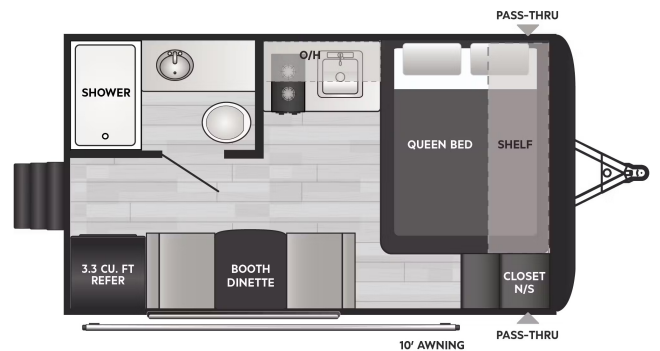

SPECIAL UNIT

\$21,995.00

2025 KEYSTONE HIDEOUT 140RE

SPECIFICATIONS

Year	2025
Manufacturer	KEYSTONE
Brand	HIDEOUT
Model	140RE
Type	Travel Trailer
Status	New
Stock #	140RE
Financing Available	✓
Suspension	N/A
Leveling	N/A
Exterior Length	16.0 ft.
Dry Weight	2770 lbs.
Sleeping Capacity	3 person(s)
Interior Colour	N/A
Exterior Colour	N/A
Slideouts	N/A