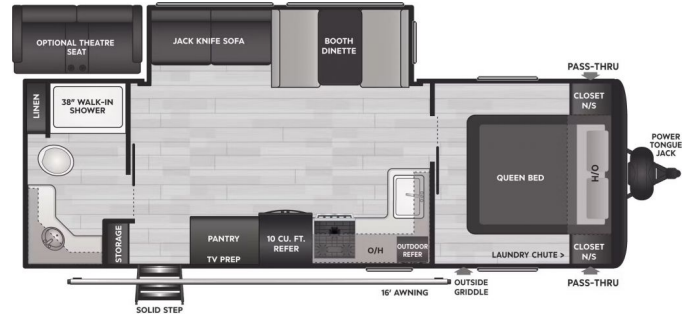

SPECIAL UNIT

\$38,995.00

2025 KEYSTONE HIDEOUT 24RBS

SPECIFICATIONS

Year	2025
Manufacturer	KEYSTONE
Brand	HIDEOUT
Model	24RBS
Type	Travel Trailer
Status	New
Stock #	24RBS
Financing Available	✓
Suspension	N/A
Leveling	N/A
Exterior Length	28.0 ft.
Dry Weight	6274 lbs.
Sleeping Capacity	4 person(s)
Interior Colour	N/A
Exterior Colour	N/A
Slideouts	1