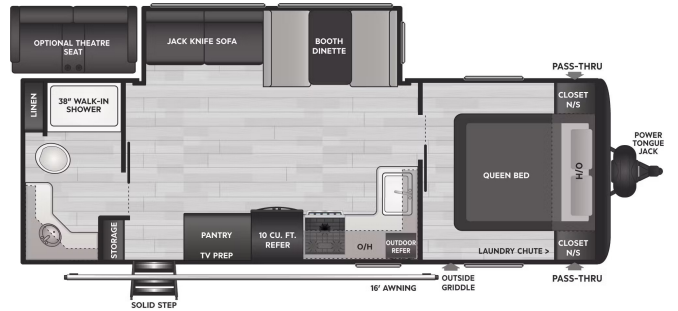

SPECIAL UNIT

$39,995.00

2025 KEYSTONE HIDEOUT 24RBS

SPECIFICATIONS

Year	2025
Manufacturer	KEYSTONE
Brand	HIDEOUT
Model	24RBS
Type	Travel Trailer
Status	New
Stock #	24RBS
Financing Available	✓
Suspension	N/A
Leveling	N/A
Exterior Length	28.0 ft.
Dry Weight	6274 lbs.
Sleeping Capacity	4 person(s)
Interior Colour	N/A
Exterior Colour	N/A
Slideouts	1

Disclaimer: Product information, pricing and photos are as accurate as possible and are subject to change without notice.

Powered by focusRV