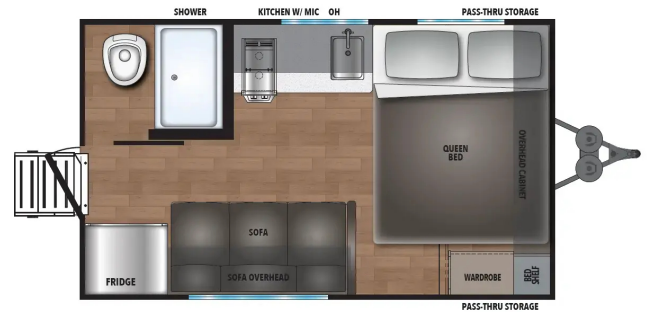

2025 COACHMEN NORTHERN SPIRIT COMPACT 160RE

SPECIFICATIONS

Year	2025
Manufacturer	COACHMEN
Brand	NORTHERN SPIRIT COMPACT
Model	160RE
Type	Travel Trailer
Status	New
Stock #	5080
Financing Available	✓
Warranty Available	✓
Suspension	N/A
Leveling	N/A
Exterior Length	16.8 ft.
Dry Weight	3033 lbs.
Sleeping Capacity	N/A person(s)
Interior Colour	N/A
Exterior Colour	N/A
Slideouts	N/A

Disclaimer: Product information, pricing and photos are as accurate as possible and are subject to change without notice.

Powered by focusRV