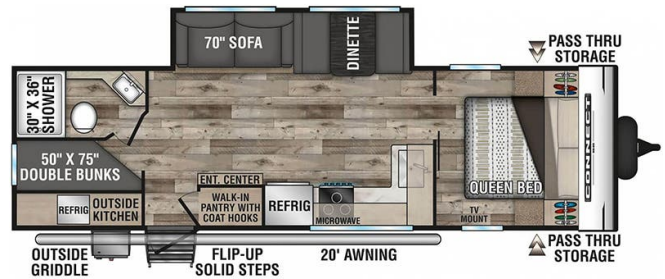

CLEARANCE UNIT

\$31,900.00

\$168 Bi-Weekly

2021 K-Z INC. CONNECT SE C271BHKSE

SPECIFICATIONS

Year	2021
Manufacturer	K-Z INC.
Brand	CONNECT SE
Model	C271BHKSE
Type	Travel Trailer
Status	PreOwned
Stock #	110622
Financing Available	✓
Warranty Available	✓
Suspension	N/A
Leveling	N/A
Exterior Length	30.0 ft.
Dry Weight	5810 lbs.
Sleeping Capacity	10 person(s)
Interior Colour	N/A
Exterior Colour	Fiberglass
Slideouts	1

Disclaimer: Product information, pricing and photos are as accurate as possible and are subject to change without notice.

SELLING FEATURES

Family friendly bunk model with outdoor kitchen!

Features:

- Sleeps up to 10- front queen bed, double over double bunks, couch and dinette that fold down to beds
- Kitchen includes fridge/freezer, microwave, range/oven and sink
- Outdoor kitchen with griddle, sink, mini bar/fridge and storage
- Sofa located across from entertainment center
- Large pantry
- Bathroom with shower, vanity, toilet, and skylight
- Furnace and ducted A/C
- Spare tire, carrier, and cover
- Includes deep cycle marine battery and propane tanks
- Dry weight of 5,810lbs