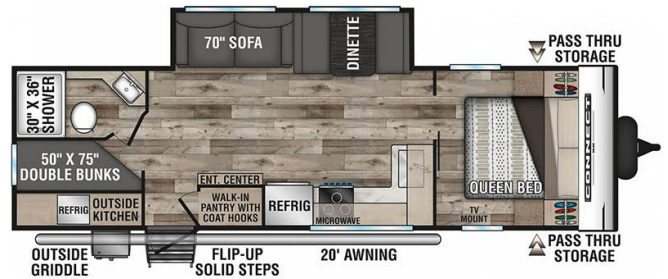

CLEARANCE UNIT

\$31,900.00

\$168 Bi-Weekly

2021 K-Z INC. CONNECT SE C271BHKSE

SPECIFICATIONS

Year	2021
Manufacturer	K-Z INC.
Brand	CONNECT SE
Model	C271BHKSE
Type	Travel Trailer
Status	PreOwned
Stock #	110622
Financing Available	✓
Warranty Available	✓
Suspension	N/A
Leveling	N/A
Exterior Length	30.0 ft.
Dry Weight	5810 lbs.
Sleeping Capacity	10 person(s)
Interior Colour	N/A
Exterior Colour	Fiberglass
Slideouts	1

Disclaimer: Product information, pricing and photos are as accurate as possible and are subject to change without notice.

SELLING FEATURES

Family friendly bunk model with outdoor kitchen!

Features:

- Sleeps up to 10- front queen bed, double over double bunks, couch and dinette that fold down to beds
- Kitchen includes fridge/freezer, microwave, range/oven and sink
- Outdoor kitchen with griddle, sink, mini bar/fridge and storage
- Sofa located across from entertainment center
- Large pantry
- Bathroom with shower, vanity, toilet, and skylight
- Furnace and ducted A/C
- Spare tire, carrier, and cover
- Includes deep cycle marine battery and propane tanks
- Dry weight of 5,810lbs