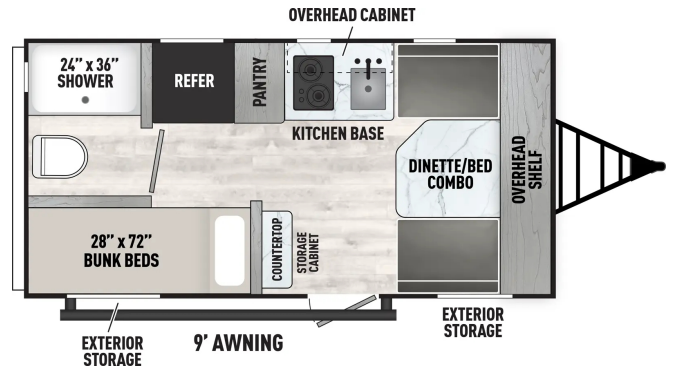

2025 COACHMEN CLIPPER 15CBH

SPECIFICATIONS

Year	2025
Manufacturer	COACHMEN
Brand	CLIPPER
Model	15CBH
Type	Travel Trailer
Status	New
Stock #	0002323
Financing Available	✓
Warranty Available	✓
Suspension	N/A
Leveling	N/A
Exterior Length	15.0 ft.
Dry Weight	2540 lbs.
Sleeping Capacity	4 person(s)
Interior Colour	N/A
Exterior Colour	N/A
Slideouts	N/A

Disclaimer: Product information, pricing and photos are as accurate as possible and are subject to change without notice.

SELLING FEATURES

2025 Coachmen Clipper 15CBH: Lightweight Comfort Meets Convenience

The 2025 Coachmen Clipper 15CBH is designed for travelers seeking the perfect blend of lightweight construction and thoughtful amenities. With a dry weight under 3,000 pounds, this travel trailer is ideal for small tow vehicles...