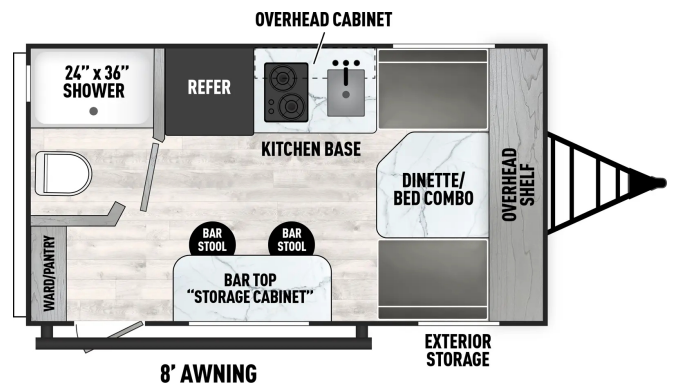

SPECIAL UNIT

$20,500.00

Originally $22,900

$110 Bi-Weekly

2025 COACHMEN CLIPPER 14CR

SPECIFICATIONS

Year	2025
Manufacturer	COACHMEN
Brand	CLIPPER
Model	14CR
Type	Travel Trailer
Status	New
Stock #	8642
Financing Available	✓
Warranty Available	✓
Suspension	N/A
Leveling	N/A
Exterior Length	14.0 ft.
Dry Weight	2484 lbs.
Sleeping Capacity	2 person(s)
Interior Colour	N/A
Exterior Colour	N/A
Slideouts	N/A

Disclaimer: Product information, pricing and photos are as accurate as possible and are subject to change without notice.

SELLING FEATURES

Discover the 2025 Coachmen Clipper 14CR Travel Trailer: Lightweight & Versatile

The 2025 Coachmen Clipper 14CR combines modern features with a lightweight design, making it an excellent choice for adventurers with smaller tow vehicles. Perfect for couples or solo travelers, this compact yet we...

Powered by focusRV