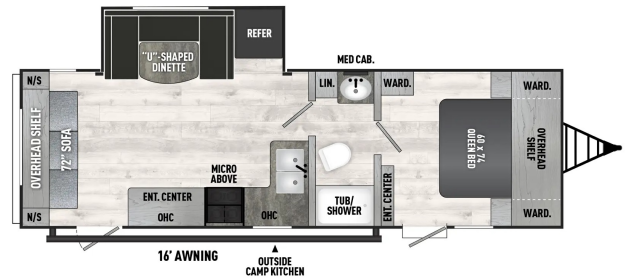

SPECIAL UNIT
\$37,900.00

Originally \$42,900

\$196 Bi-Weekly
2024 COACHMEN CLIPPER 272RLS
SPECIFICATIONS

Year	2024
Manufacturer	COACHMEN
Brand	CLIPPER
Model	272RLS
Type	Travel Trailer
Status	New
Stock #	8554
Financing Available	✓
Warranty Available	✓
Suspension	N/A
Leveling	N/A
Exterior Length	26.0 ft.
Dry Weight	6012 lbs.
Sleeping Capacity	5 person(s)
Interior Colour	N/A
Exterior Colour	Aluminum
Slideouts	1

Disclaimer: Product information, pricing and photos are as accurate as possible and are subject to change without notice.

SELLING FEATURES

The 272RLS features a large open-space concept rear living with both a jack-knife sofa, u-dinette, and private front-end bedroom. The front bedroom is the industry's largest non-slide master bedroom in a conventional travel trailer. The non-camping side features a u-dinette plus an extra-large 11...