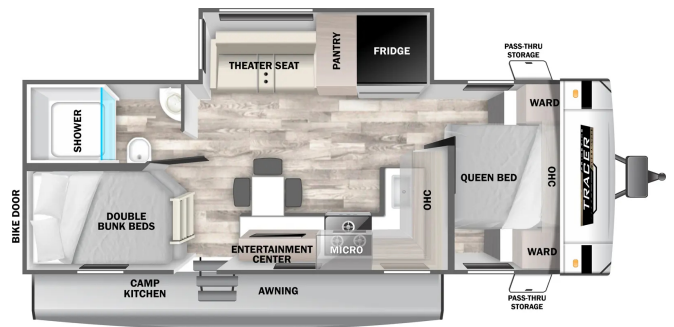

SPECIAL UNIT
\$41,900.00

Originally \$45,900

\$215 Bi-Weekly
2025 PRIMETIME TRACER 250BH
SPECIFICATIONS

Year	2025
Manufacturer	PRIMETIME
Brand	TRACER
Model	250BH
Type	Travel Trailer
Status	New
Stock #	8636
Financing Available	✓
Warranty Available	✓
Suspension	N/A
Leveling	N/A
Exterior Length	25.0 ft.
Dry Weight	6029 lbs.
Sleeping Capacity	6 person(s)
Interior Colour	N/A
Exterior Colour	N/A
Slideouts	1

Disclaimer: Product information, pricing and photos are as accurate as possible and are subject to change without notice.

SELLING FEATURES

The 2025 Prime Time Tracer 250BH is a standout travel trailer designed for families and adventurers looking for a balance of comfort, convenience, and lightweight towability. With a sleek aerodynamic exterior and a practical bunkhouse layout, this model delivers both style and substance, making i...