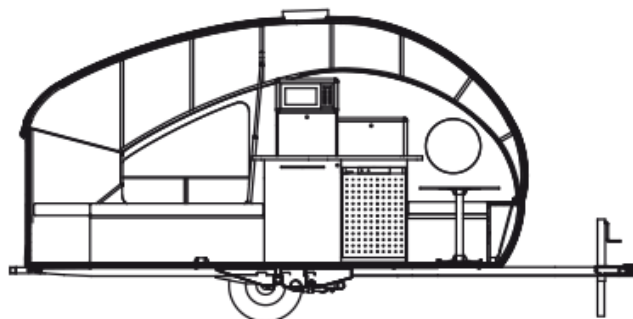

2025 SAFARI CONDO ALTO R1713 - For Viewing Only

SPECIFICATIONS

Year	2025
Manufacturer	SAFARI CONDO
Brand	ALTO
Model	R1713 - For Viewing Only
Type	Travel Trailer
Status	New
Stock #	7612
Financing Available	✓
Warranty Available	✓
Suspension	N/A
Leveling	N/A
Exterior Length	17.0 ft.
Dry Weight	N/A lbs.
Sleeping Capacity	4 person(s)
Interior Colour	COUTURE RED/ DANISH MAPLE/ WHITE DROPS
Exterior Colour	LIGHT BLUE
Slideouts	N/A

Disclaimer: Product information, pricing and photos are as accurate as possible and are subject to change without notice.

Powered by focusRV