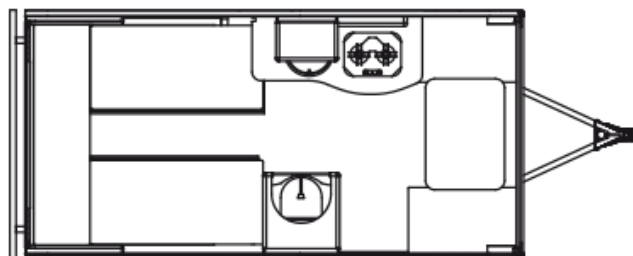

2025 SAFARI CONDO ALTO R1713

SPECIFICATIONS

Year	2025
Manufacturer	SAFARI CONDO
Brand	ALTO
Model	R1713
Type	Travel Trailer
Status	New
Stock #	7612
Financing Available	✓
Warranty Available	✓
Suspension	N/A
Leveling	N/A
Exterior Length	17.0 ft.
Dry Weight	N/A lbs.
Sleeping Capacity	3 person(s)
Interior Colour	COUTURE RED/ DANISH MAPLE/ WHITE DROPS
Exterior Colour	LIGHT BLUE
Slideouts	N/A

Disclaimer: Product information, pricing and photos are as accurate as possible and are subject to change without notice.

SELLING FEATURES

Living Space

- Retractable Roof offering a spacious interior
- 72" x 76" king bed converts to two single beds
- 36" X 81" front single bed
- Portable front table
- Kitchenette with pull-out shelves
- Front storage
- Toilet compartment with shelves