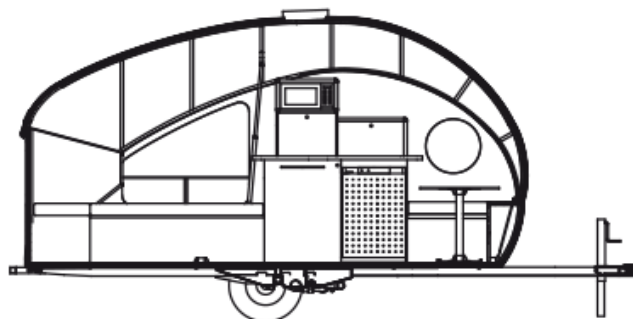

2025 SAFARI CONDO ALTO R1713

SPECIFICATIONS

Year	2025
Manufacturer	SAFARI CONDO
Brand	ALTO
Model	R1713
Type	Travel Trailer
Status	New
Stock #	7612
Financing Available	✓
Warranty Available	✓
Suspension	N/A
Leveling	N/A
Exterior Length	17.0 ft.
Dry Weight	N/A lbs.
Sleeping Capacity	3 person(s)
Interior Colour	COUTURE RED/ DANISH MAPLE/ WHITE DROPS
Exterior Colour	LIGHT BLUE
Slideouts	N/A

Disclaimer: Product information, pricing and photos are as accurate as possible and are subject to change without notice.

SELLING FEATURES

Living Space

- Retractable Roof offering a spacious interior
- 72" x 76" king bed converts to two single beds
- 36" X 81" front single bed
- Portable front table
- Kitchenette with pull-out shelves
- Front storage
- Toilet compartment with shelves