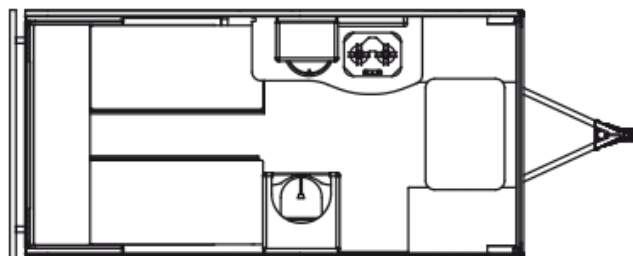

2025 SAFARI CONDO ALTO R1713 - For Viewing Only

SPECIFICATIONS

Year	2025
Manufacturer	SAFARI CONDO
Brand	ALTO
Model	R1713 - For Viewing Only
Type	Travel Trailer
Status	New
Stock #	7612
Financing Available	✓
Warranty Available	✓
Suspension	N/A
Leveling	N/A
Exterior Length	17.0 ft.
Dry Weight	N/A lbs.
Sleeping Capacity	4 person(s)
Interior Colour	COUTURE RED/ DANISH MAPLE/ WHITE DROPS
Exterior Colour	LIGHT BLUE
Slideouts	N/A

Disclaimer: Product information, pricing and photos are as accurate as possible and are subject to change without notice.

Powered by focusRV